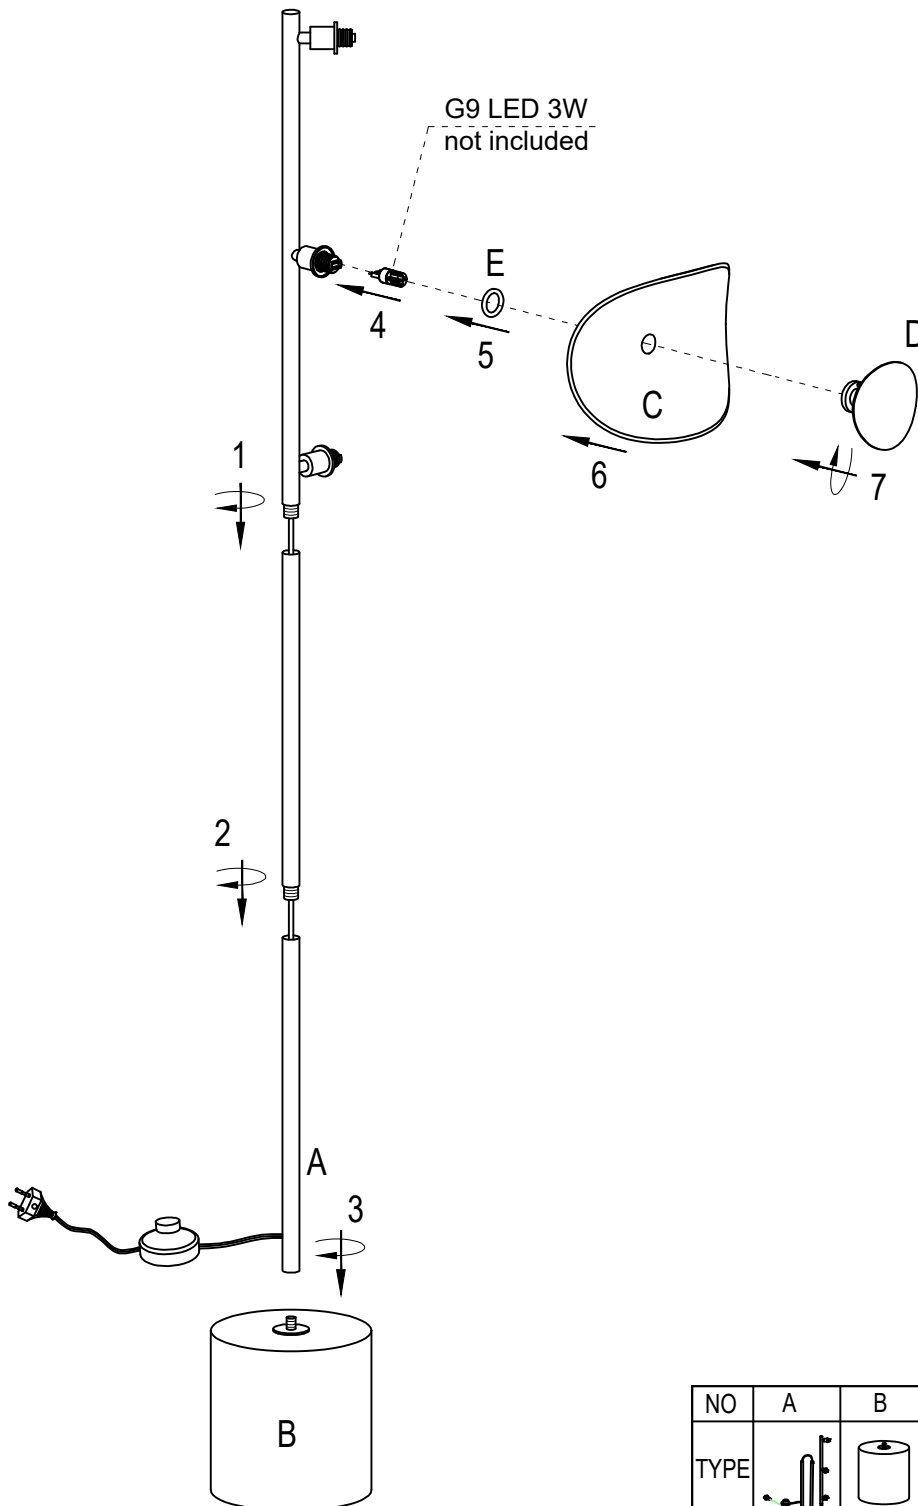

52931 Floor Lamp Mariposa Brass 160cm

53365 Floor Lamp Mariposa Black Smoke 160cm

NO	A	B	C	D	E
TYPE					
QTY	1 PC	1 PC	3 PCS	3 PCS	3 PCS