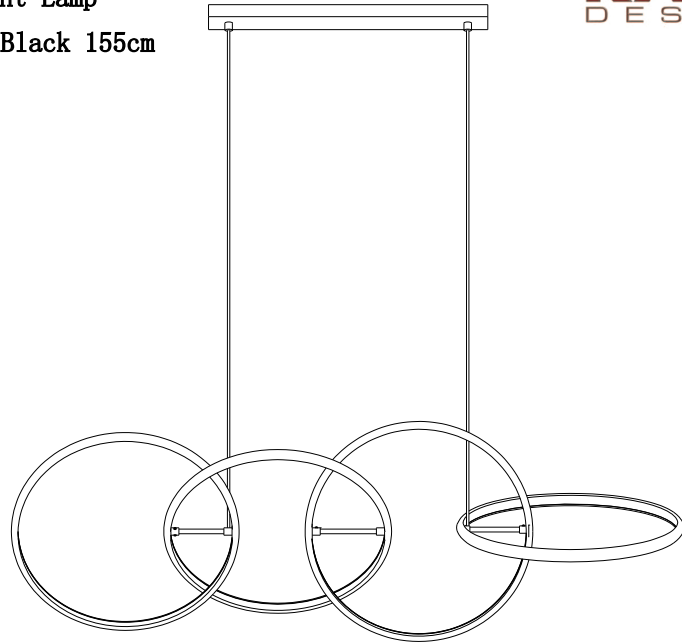

56387 Pendant Lamp
Galaxy LED Black 155cm

KARE
DESIGN

Parts List

NO.	A	B	C
			
Qty	1	1	1

1

2

3