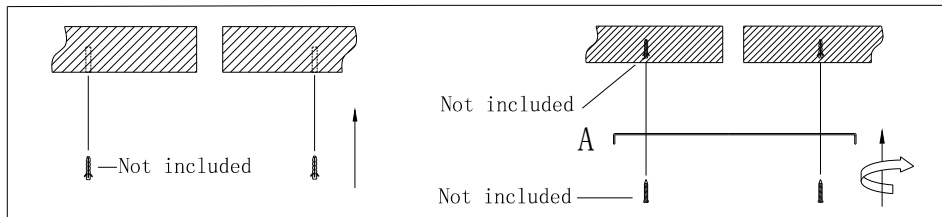

56387 Pendant Lamp
Galaxy LED Black 155cm

KARE
DESIGN

Parts List

NO.	A	B	C
			
Qty	1	1	1

1

2

3