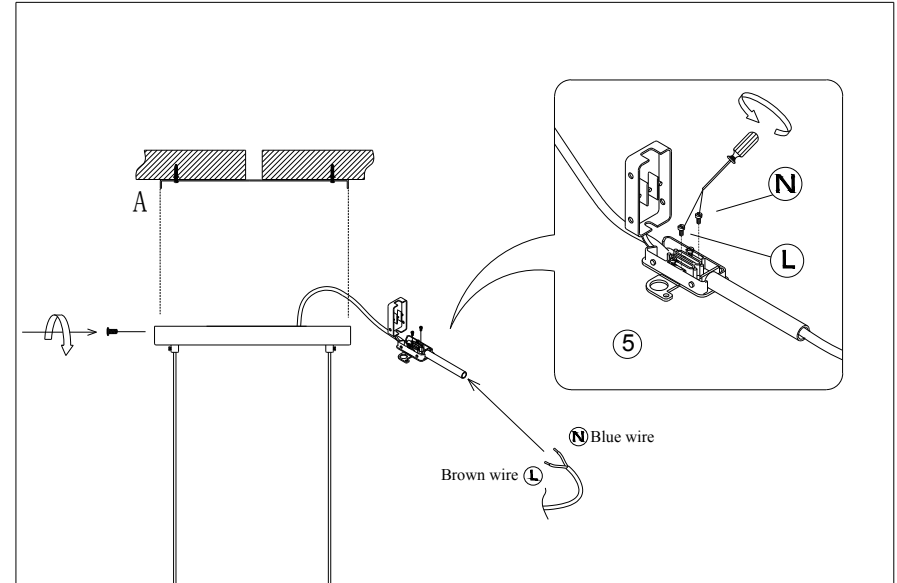

56387 Pendant Lamp
Galaxy LED Black 155cm

KARE
DESIGN

Parts List

NO.	A	B	C
			
Qty	1	1	1

1

2

3