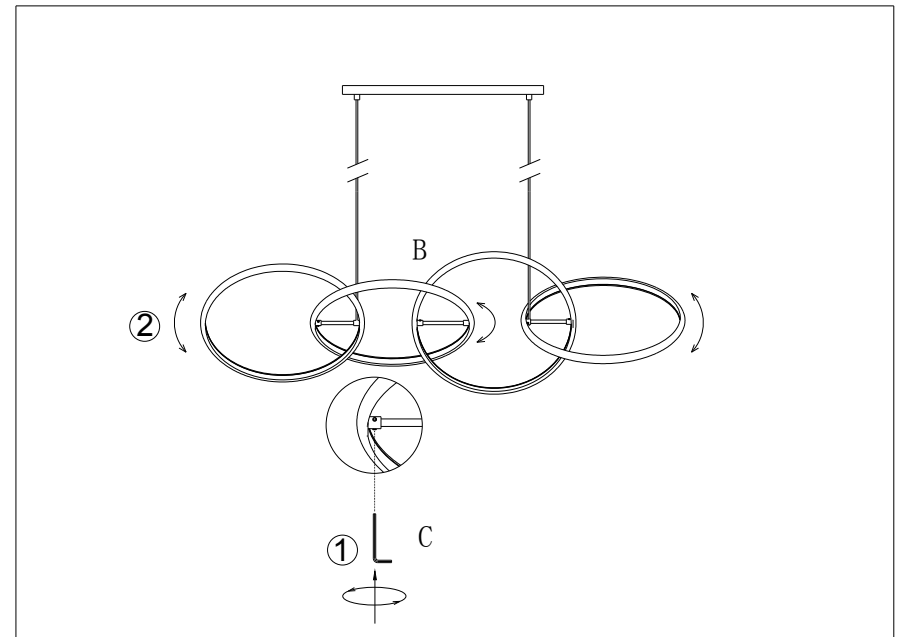

56387 Pendant Lamp
Galaxy LED Black 155cm

KARE
DESIGN

Parts List

NO.	A	B	C
			
Qty	1	1	1

1

2

3