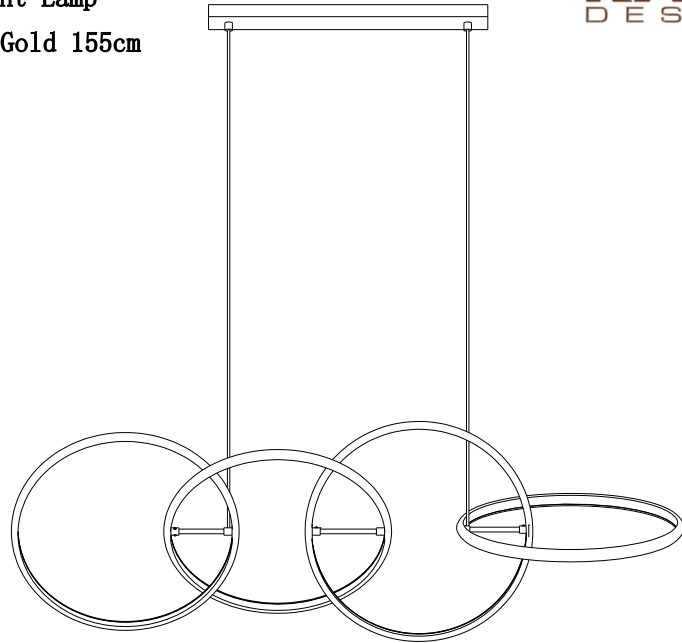

56388 Pendant Lamp  
Galaxy LED Gold 155cm

**KARE**  
DESIGN

Parts List

NO.	A	B	C
			
Qty	1	1	1

1

2

3