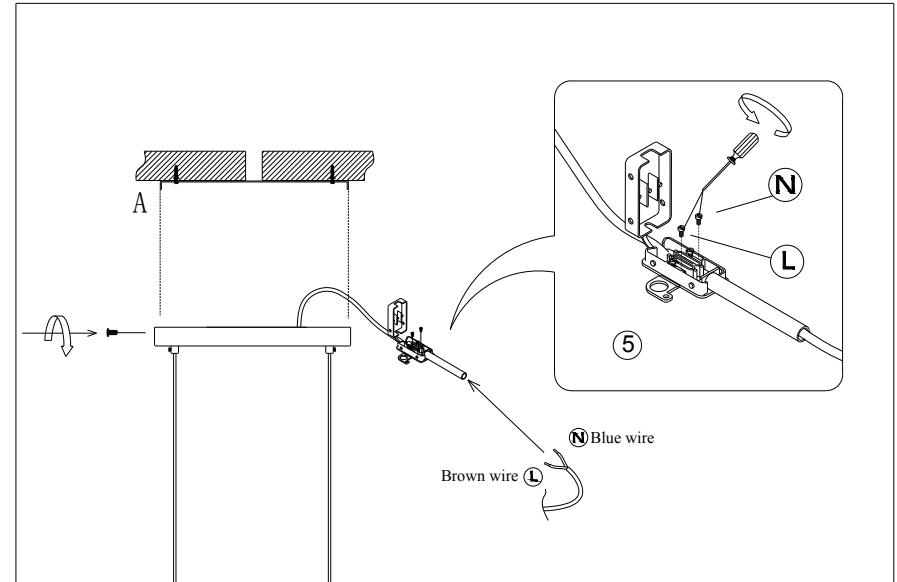

56388 Pendant Lamp  
Galaxy LED Gold 155cm

**KARE**  
DESIGN

Parts List

NO.	A	B	C
			
Qty	1	1	1

1

2

3