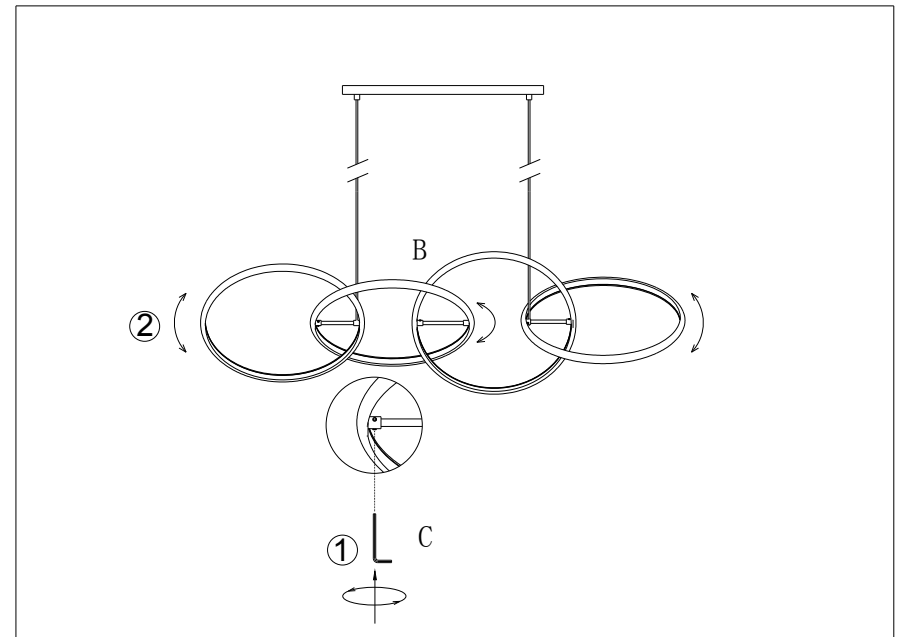

56388 Pendant Lamp  
Galaxy LED Gold 155cm

**KARE**  
DESIGN

Parts List

NO.	A	B	C
			
Qty	1	1	1

1

2

3