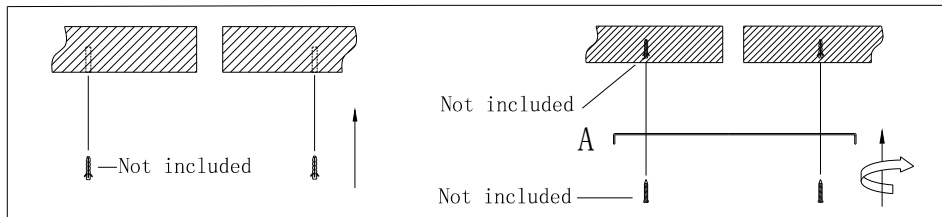

56388 Pendant Lamp  
Galaxy LED Gold 155cm

**KARE**  
DESIGN

Parts List

NO.	A	B	C
			
Qty	1	1	1

1

2

3