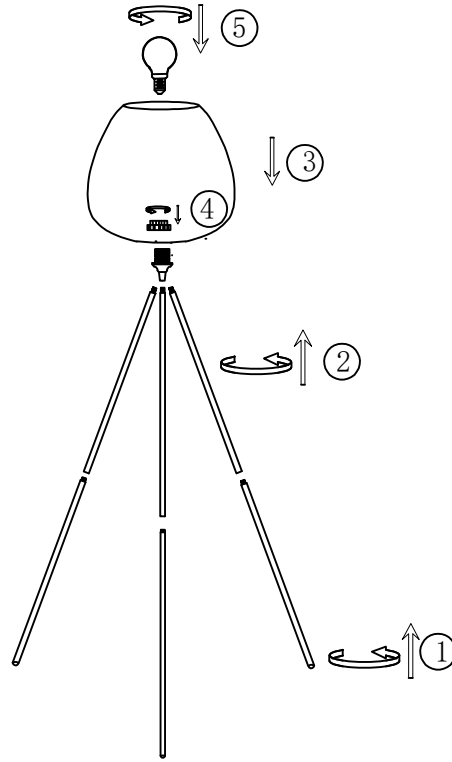

KARE
DESIGN

56695 Floor Lamp Sphere Smoke 146cm

56698 Floor Lamp Sphere Amber 146cm

NO	A	B	C
TYPE			
QTY	1pcs	6pcs	1pcs