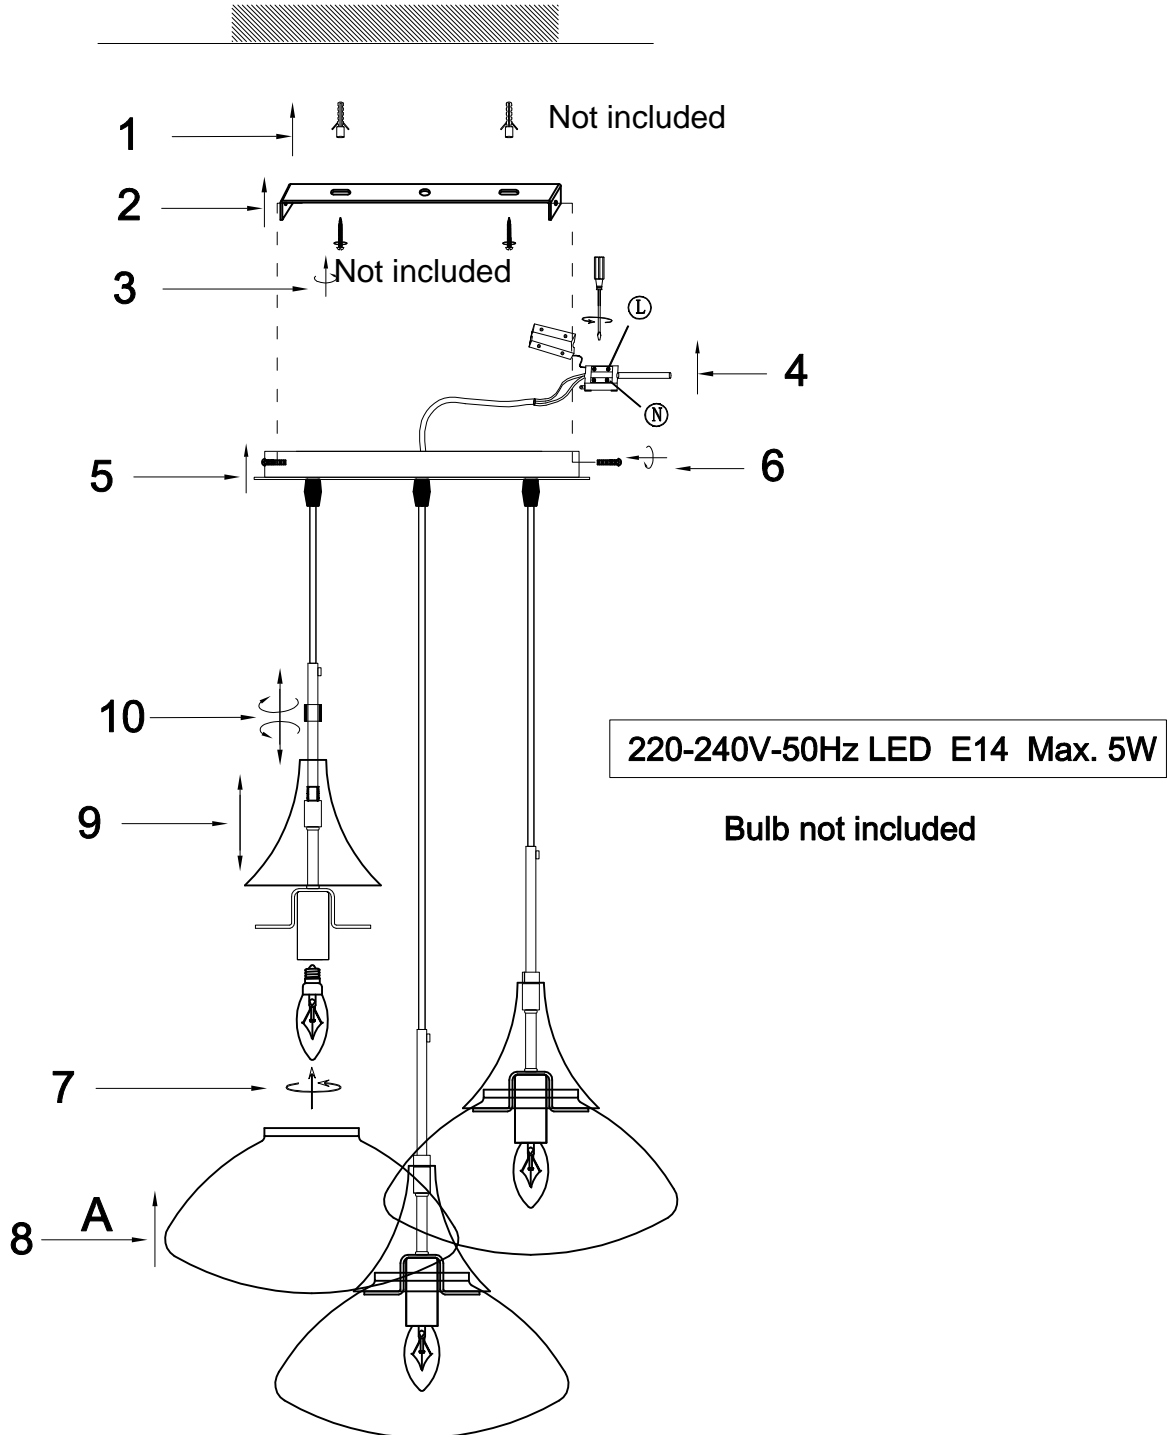

Assembly Instruction

56774

Pendant Lamp Gocce Ø47cm

KARE DESIGN

| | |
|-----|---|
| NO | A |
| NO | |
| QTY | 3 |