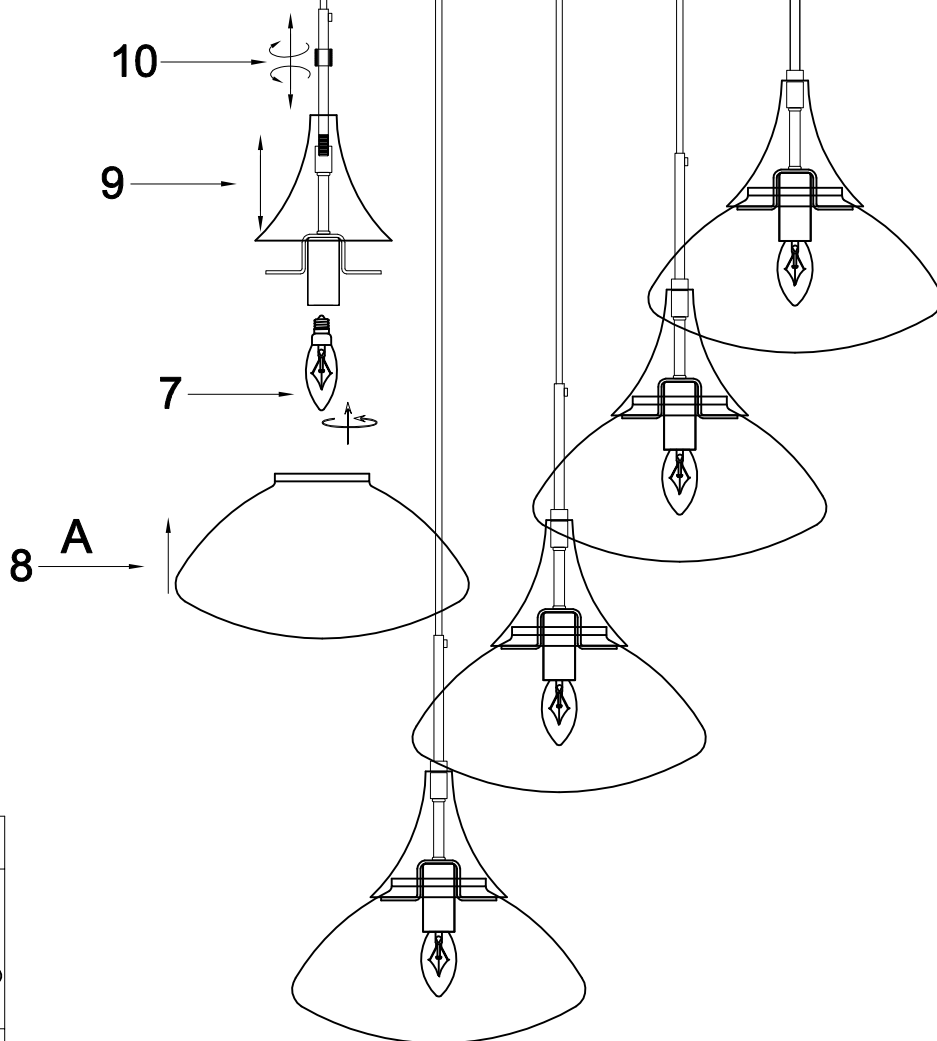

Assembly Instruction

56775

KARE DESIGN

Pendant Lamp Gocce 70x140cm

220-240V-50Hz LED E14 Max. 5W

Bulb not included

NO	A
NO	
QTY	5