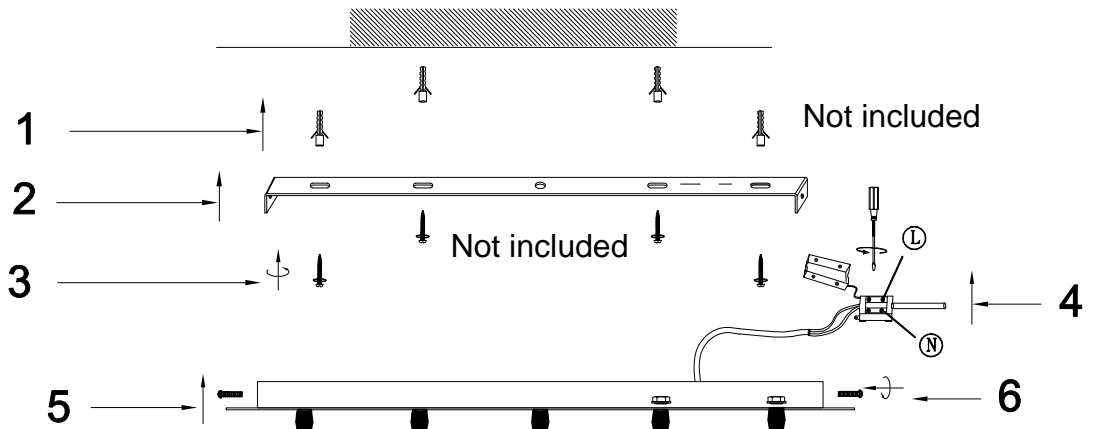

Assembly Instruction

56775

KARE DESIGN

Pendant Lamp Gocce 70x140cm

220-240V-50Hz LED E14 Max. 5W

Bulb not included

NO	A
NO	
QTY	5