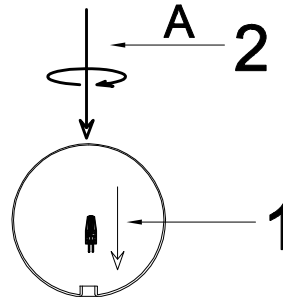

Assembly Instruction

56777

Table Lamp Future View 72cm

LED 12V G4 Max. 1.5W

Bulb not included

NO	A
NO	
QTY	5