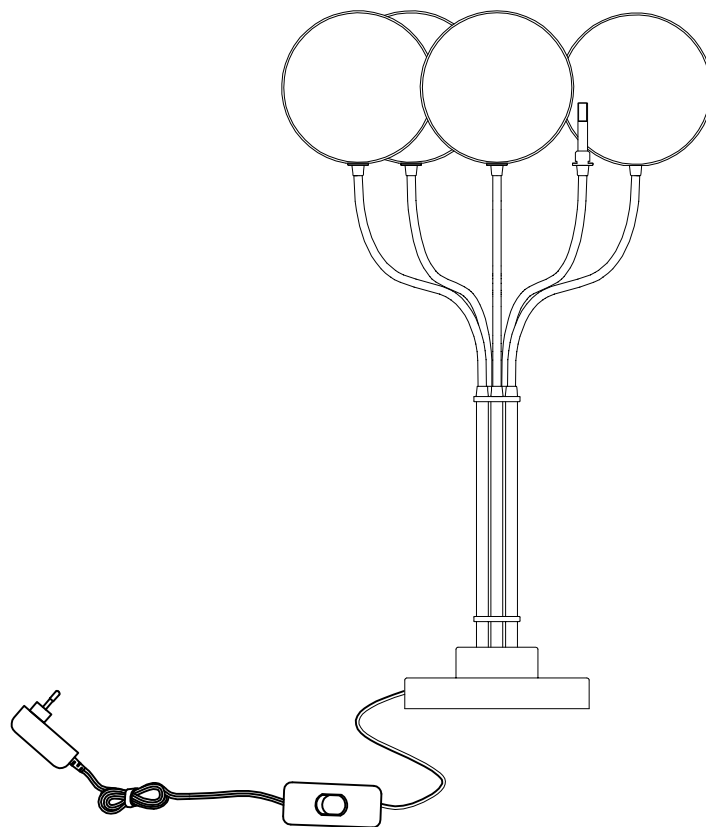

Assembly Instruction

56777

Table Lamp Future View 72cm

LED 12V G4 Max. 1.5W

Bulb not included

NO	A
NO	
QTY	5