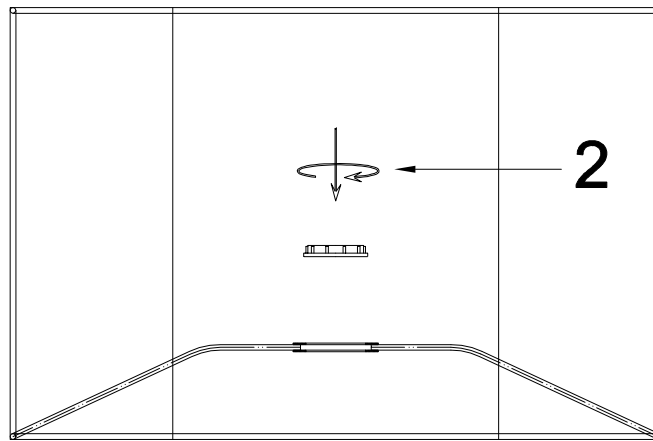

Assembly Instruction

56778

Table Lamp Molto 75cm

220-240V-50Hz LED E27 Max. 5W

Bulb not included

3

2

A