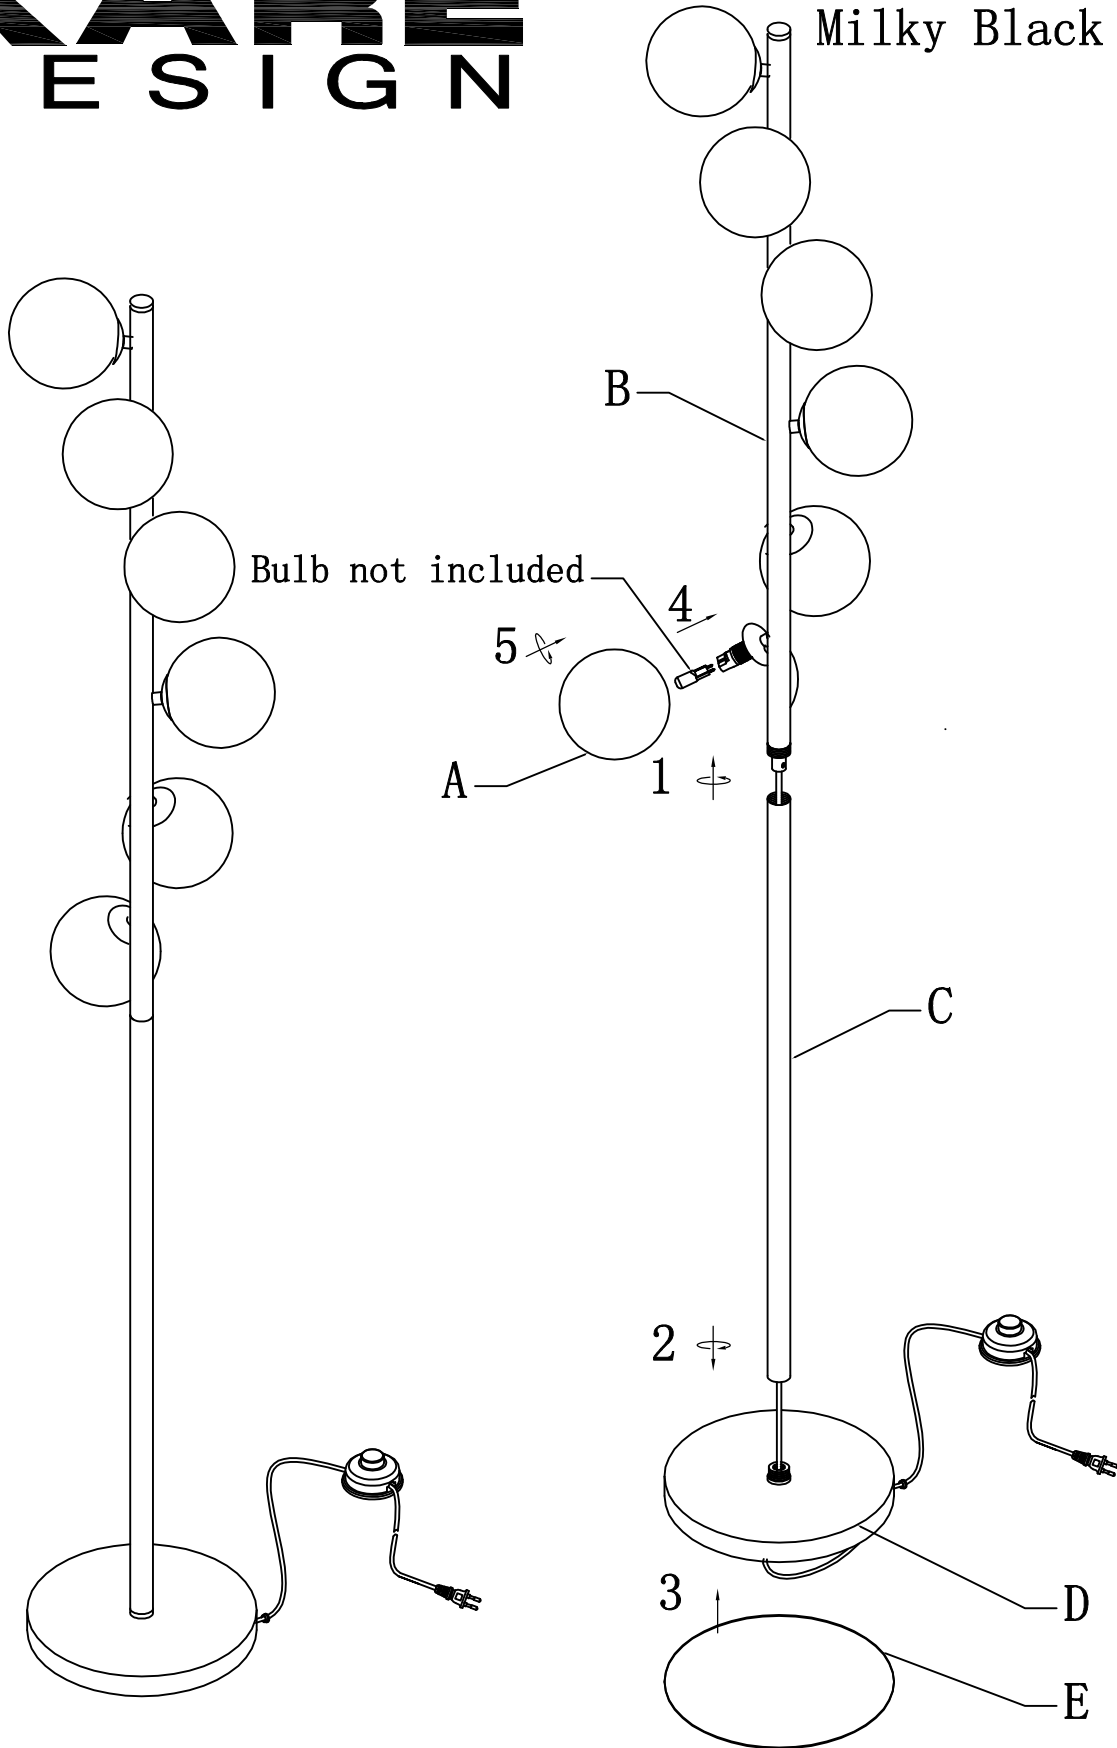

KARE DESIGN

56902 Floor Lamp Scala Balls Milky Black 160cm

NO	A	B	C	D	E
TYPE					
QTY	6pcs	1pcs	1pcs	1pcs	1pcs