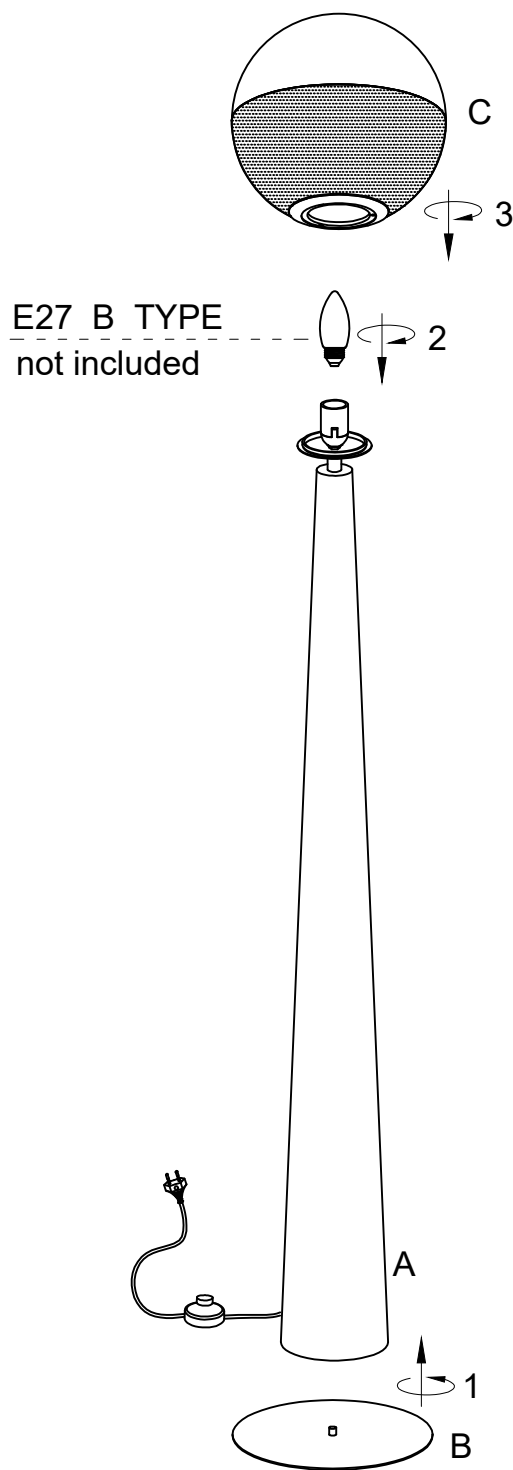

57458 Floor Lamp Disco Ball Black 163cm

NO	A	B	C
TYPE	 Ø150*1400mm	 Ø280*12mm	 Ø300mm
QTY	1 PC	1 PC	1 PC