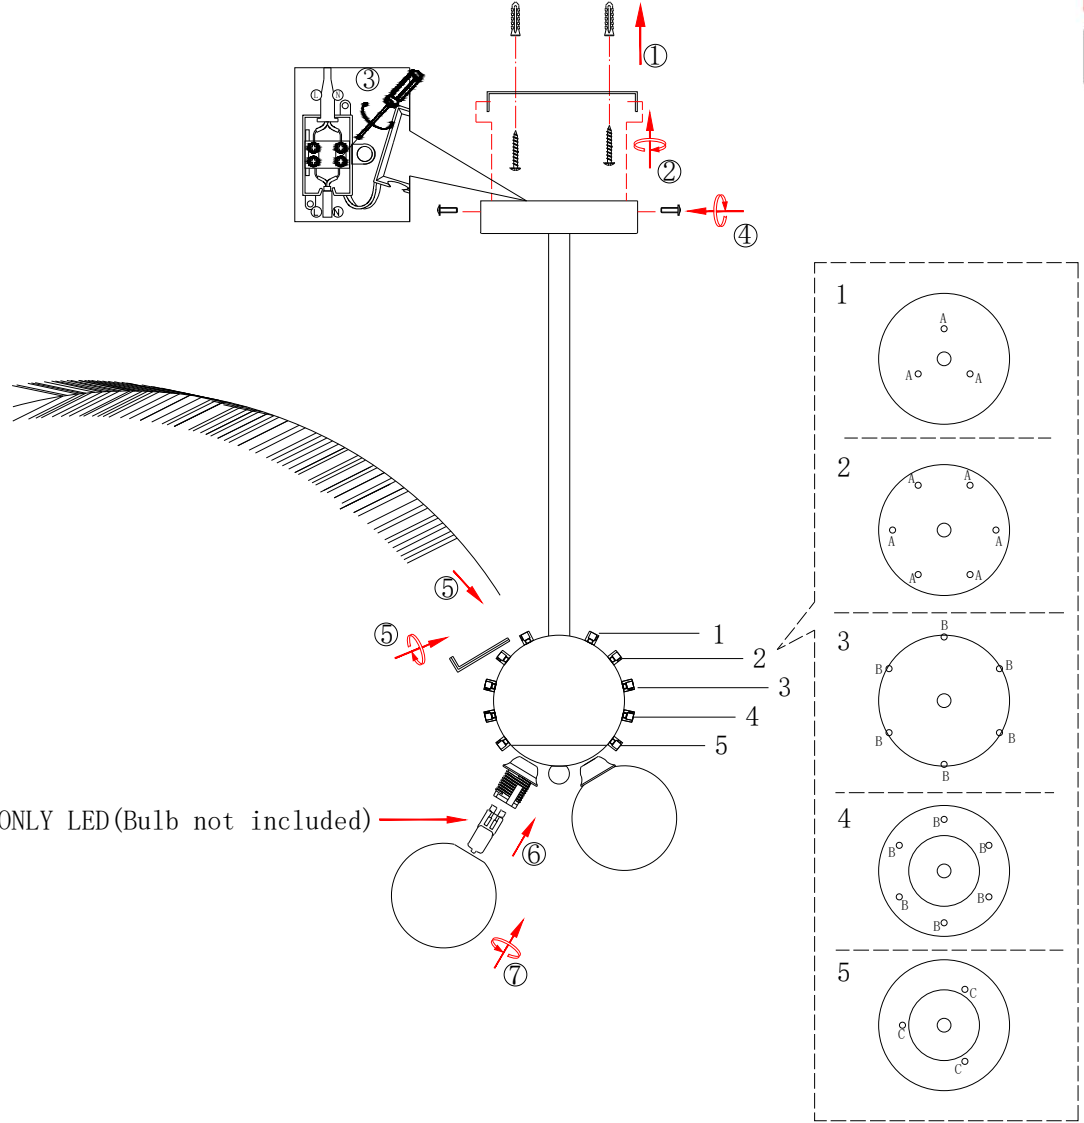

57180 Pendant Lamp Feather Palm Pink
 57356 Pendant Lamp Feather Palm Green
 57502 Pendant Lamp Feather Palm White

KARE
 DESIGN

1 X

PARTS LIST		
A		9PCS
B		12PCS
C		3PCS
D		3PCS
E		3PCS
F		24PCS

KARE DESIGN

ONLY LED (Bulb not included)