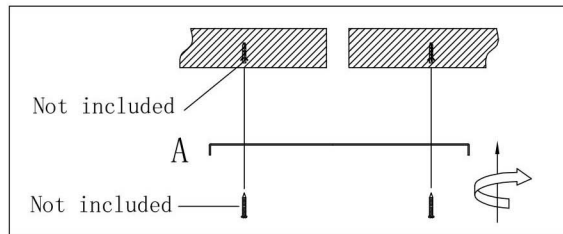

61156 Pendant Lamp

Glass Goccia LED

KARE
DESIGN

Parts List

NO	A	B	C	D	E	F
						
Qty	1	1	2	2	2	1

1

2

3