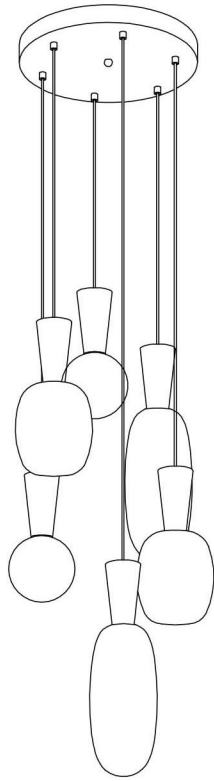

61156 Pendant Lamp

Glass Goccia LED

KARE
DESIGN

Parts List

NO	A	B	C	D	E	F
						
Qty	1	1	2	2	2	1

1

2

3