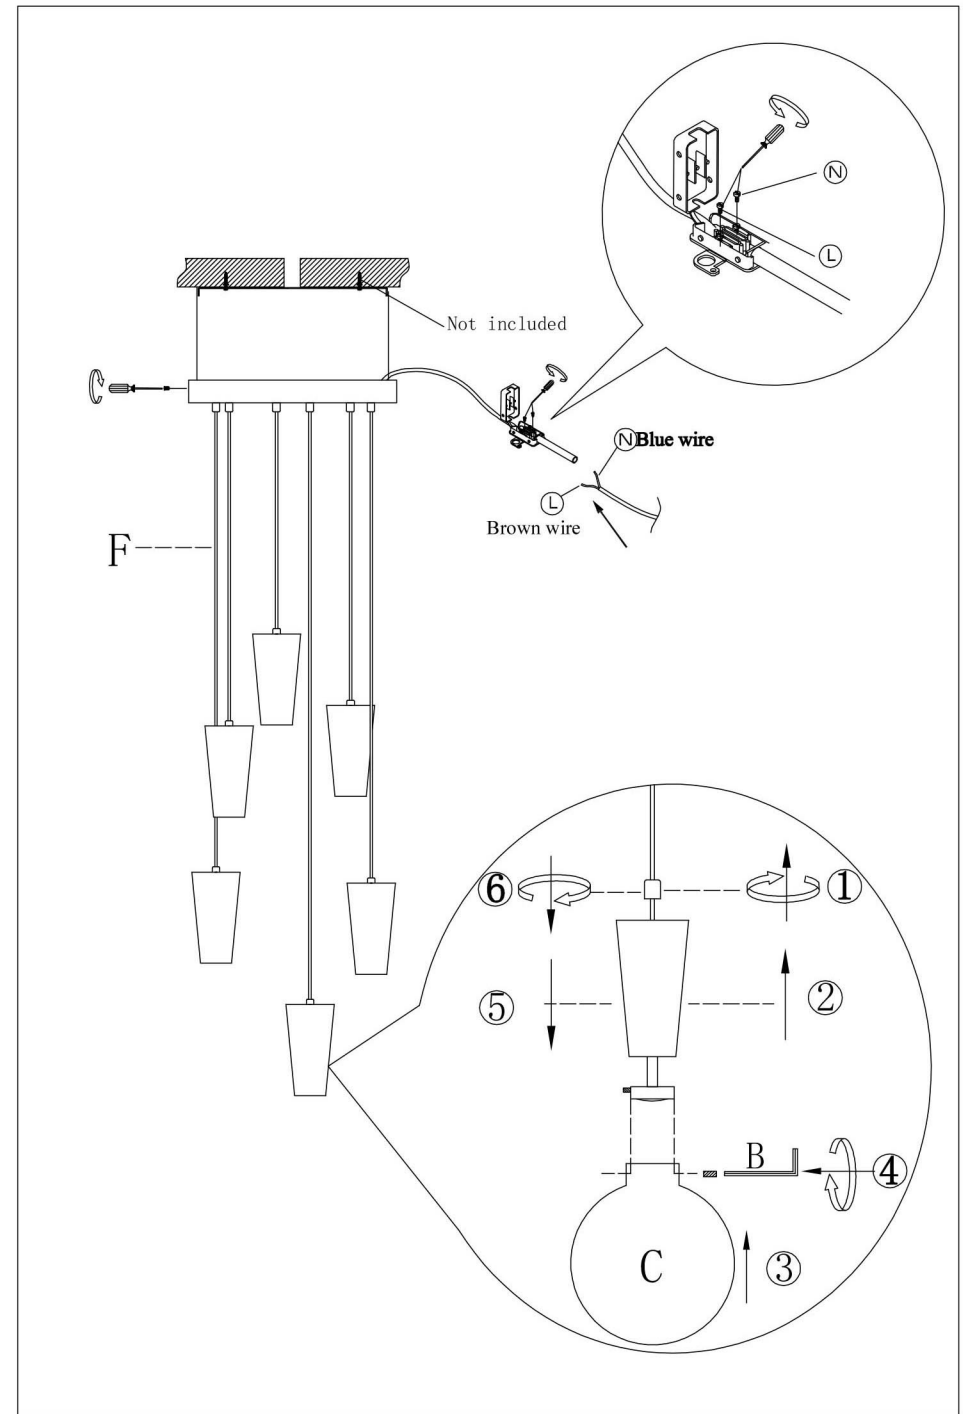

61156 Pendant Lamp

Glass Goccia LED

KARE
DESIGN

Parts List

NO	A	B	C	D	E	F
						
Qty	1	1	2	2	2	1

1

2

3