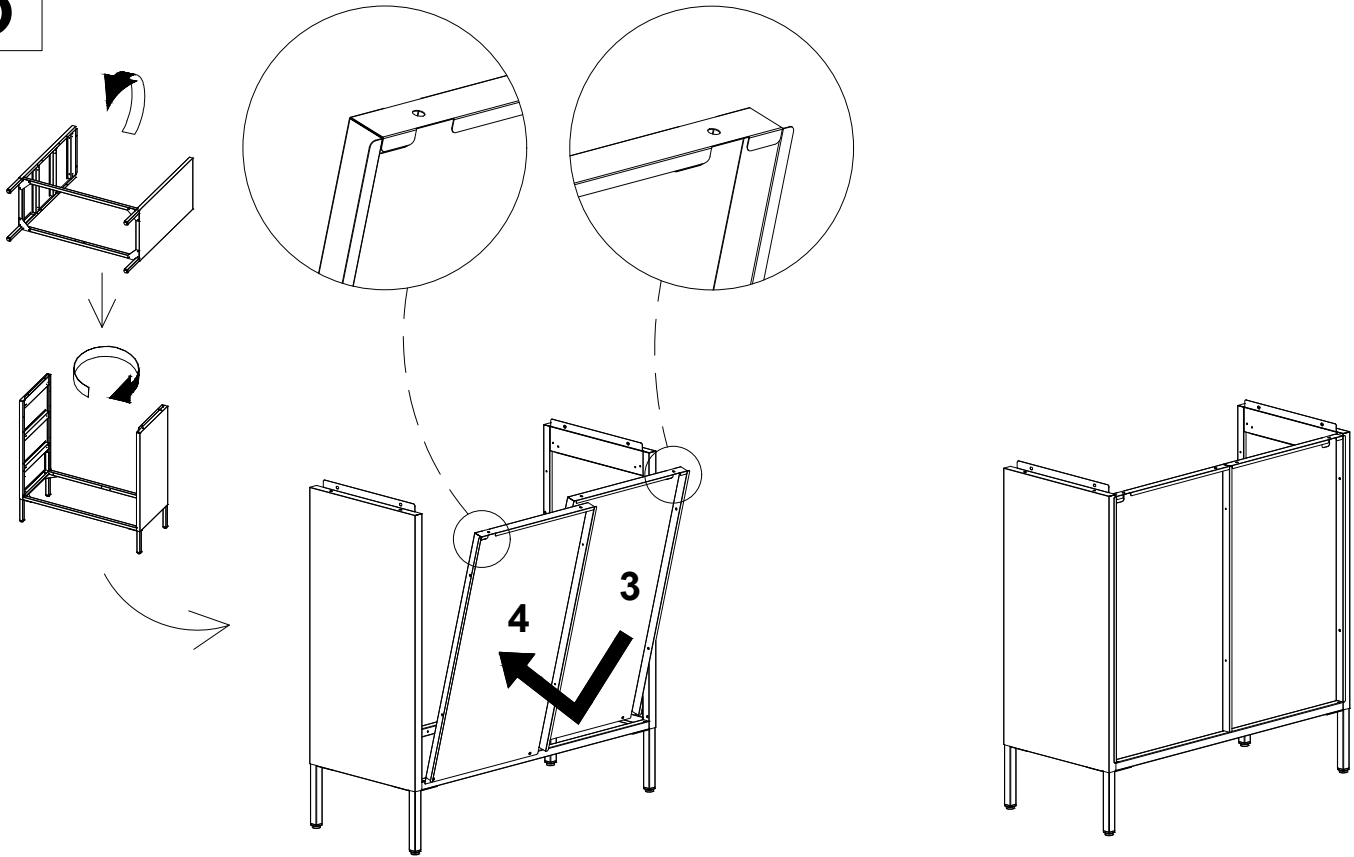

70041-Dresser Naxos Trio 85x80cm

A×58pcs  M4×8 mm	B×3pcs  M4×20mm	C×4pcs 	D×3pcs 	E×6pcs 	F×6pcs 
H×2pcs 	I×2pcs 	J×2pcs 			

1

2

3

4

5

 **Ax2**  **Jx2**