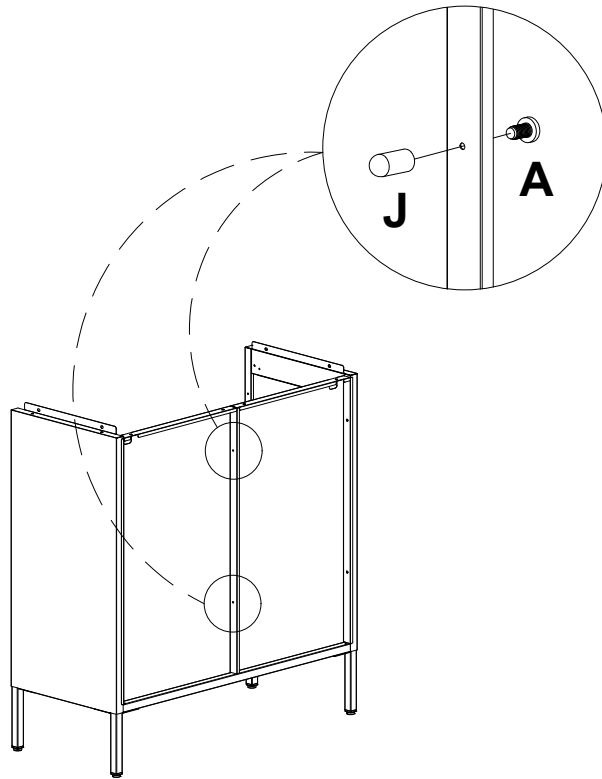

70041-Dresser Naxos Trio 85x80cm

A×58pcs  M4×8 mm	B×3pcs  M4×20mm	C×4pcs 	D×3pcs 	E×6pcs 	F×6pcs 
H×2pcs 	I×2pcs 	J×2pcs 			

1

2

3

4

5

 **Ax2**  **Jx2**