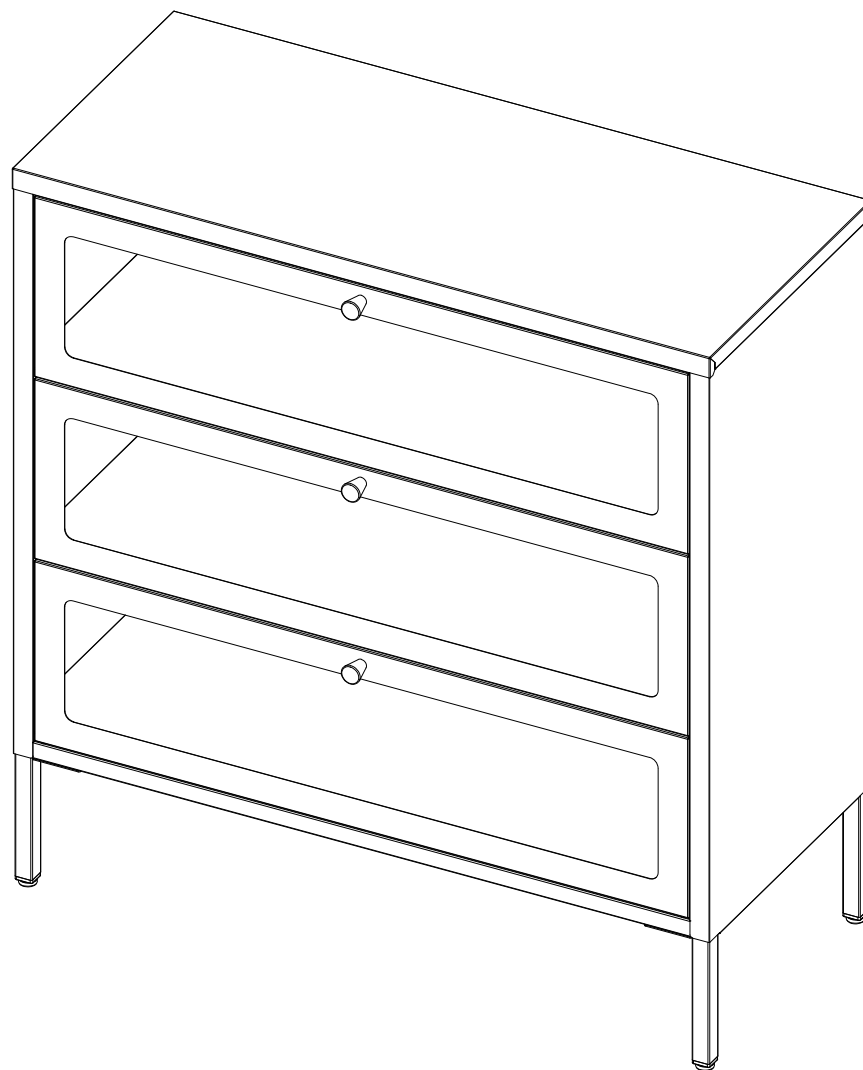

70041-Dresser Naxos Trio 85x80cm

A×58pcs  M4×8 mm	B×3pcs  M4×20mm	C×4pcs 	D×3pcs 	E×6pcs 	F×6pcs 
H×2pcs 	I×2pcs 	J×2pcs 			

1

2

3

4

5

 **Ax2**  **Jx2**