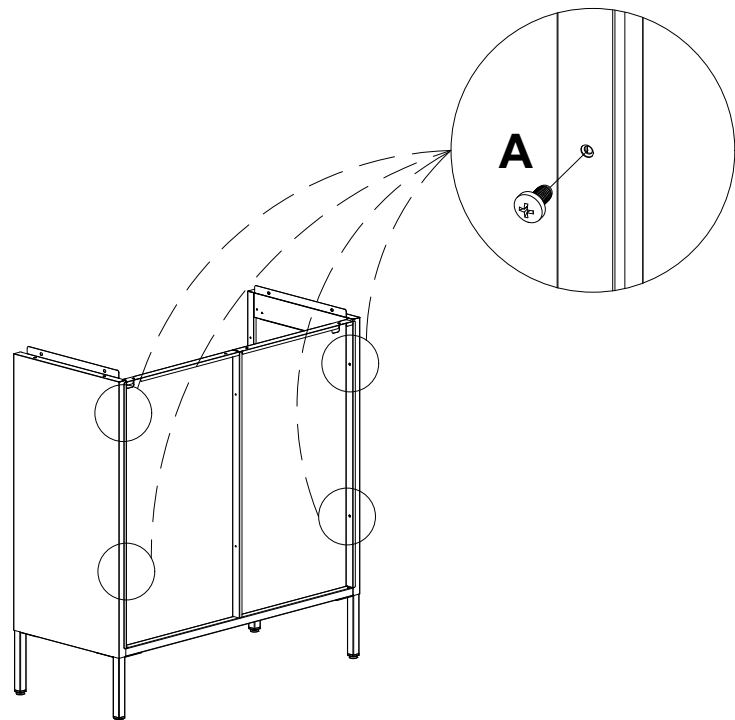

70041-Dresser Naxos Trio 85x80cm

A×58pcs  M4×8 mm	B×3pcs  M4×20mm	C×4pcs 	D×3pcs 	E×6pcs 	F×6pcs 
H×2pcs 	I×2pcs 	J×2pcs 			

1

2

3

4

5

 **Ax2**  **Jx2**