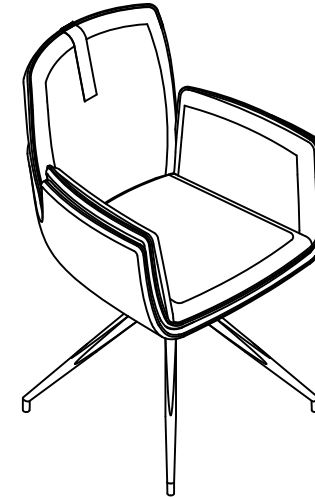

70255-Swivel Arm Chair Hilla

KARE

DESIGN

PIECE	DESCRIPTION	PICTURE	QUANTITY
A	LEG		1
B	SEAT		1
C	BOLT	 M6×20	4
D	WASHER	 Ø16×Ø6	4
E	PLASTIC WASHER	 Ø16×Ø6	2
F	ALLEN KEY	 4#	1