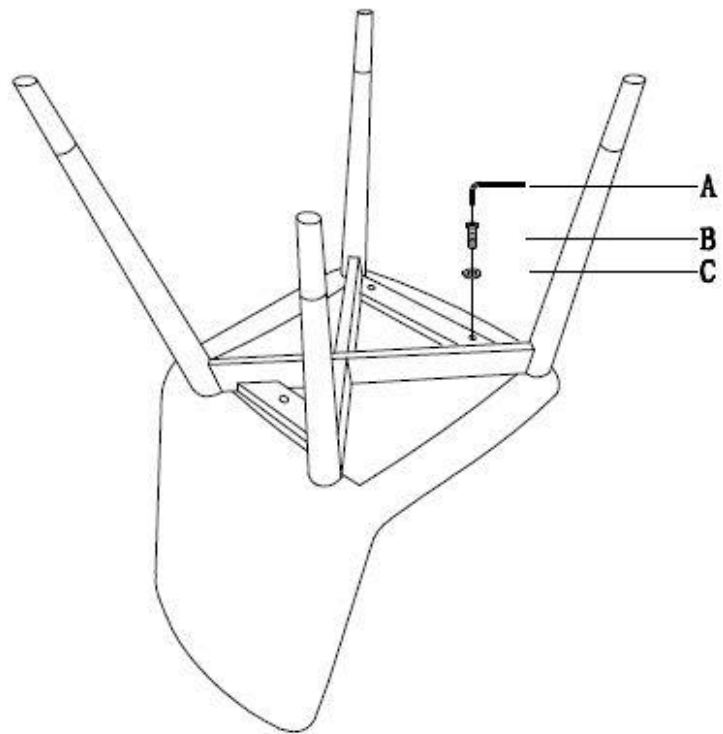

82105 Chair Montmartre

KARE
DESIGN

C	∅6		3
B	M6x20		3
A	4mm		1