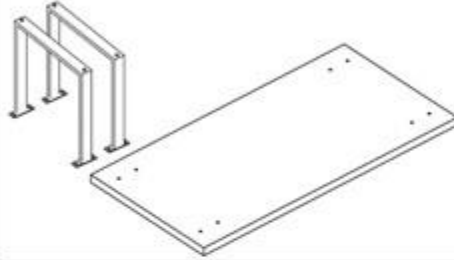

KARE
DESIGN

84596 Tisch Symphony
Eiche Messing 160x80

Parts.

Hardware-

Qty.

A.		Flat Washer	08
B.		Bolt	08
C.		Wrench	01

Step-1.

Step-2.