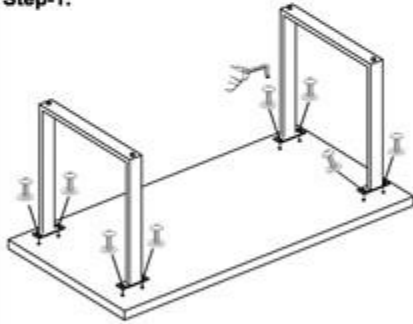

KARE
DESIGN

84596 Tisch Symphony
Eiche Messing 160x80

Parts.

Hardware-

Qty.

A.		Flat Washer	08
B.		Bolt	08
C.		Wrench	01

Step-1.

Step-2.

Step-3.