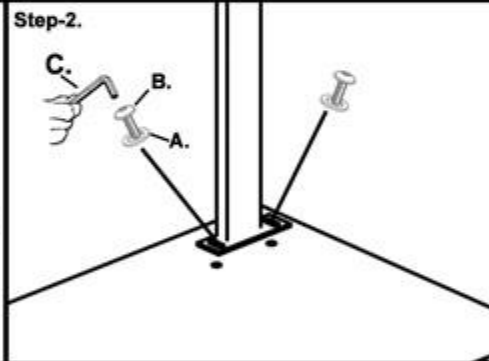

KARE
DESIGN

84596 Tisch Symphony
Eiche Messing 160x80

Parts.

Hardware-

Qty.

A.		Flat Washer	08
B.		Bolt	08
C.		Wrench	01

Step-1.

Step-2.

Step-3.