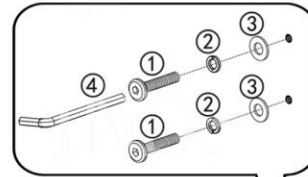

ITEM#85392 Dresser Luxury push 3 drawers grey  
 ITEM#85399 Dresser Luxury push 3 drawers white

A x1 pc

B x4 pcs

①	 Bolts	8 pcs
②	 Spring Washers	8 pcs
③	 Flat Washers	8 pcs
④	 Allen key	1 pc

A