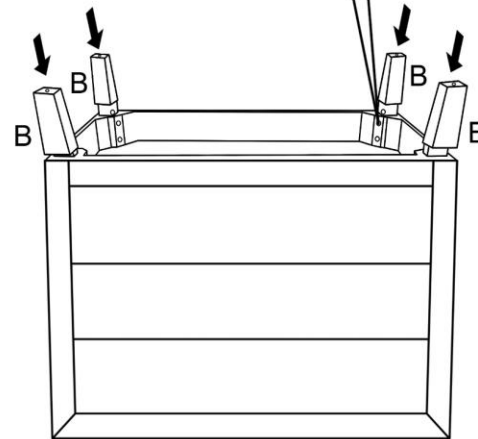

ITEM#85392 Dresser Luxury push 3 drawers grey  
 ITEM#85399 Dresser Luxury push 3 drawers white

A x1 pc

B x4 pcs

①	 Bolts	8 pcs
②	 Spring Washers	8 pcs
③	 Flat Washers	8 pcs
④	 Allen key	1 pc

A