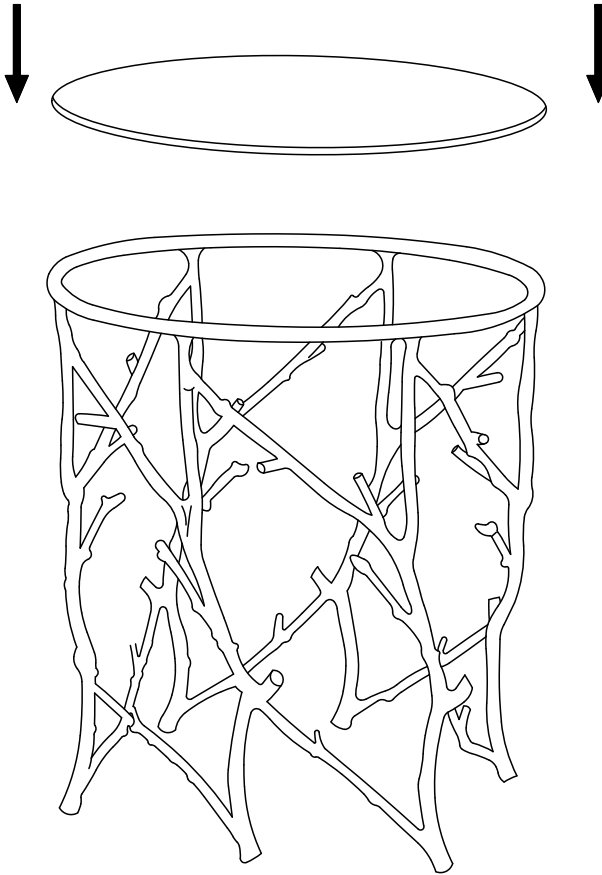

85682 - Side Table Tree Branch Ø44cm

**KARE**  
DESIGN

(1)

(2)

①

②