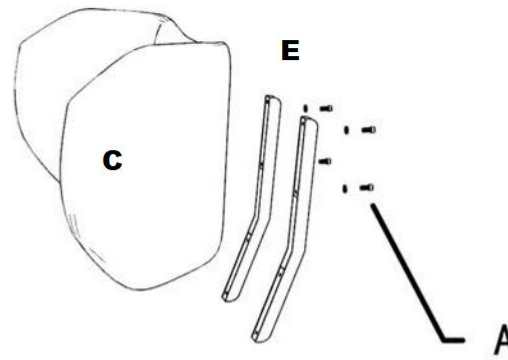

KARE
DESIGN

- 80032 — Swivel Armchair Toledo
- 85758 — Swivel Armchair Toledo
- 85759 — Swivel Armchair Toledo

STEP 1

STEP 2

STEP 3

1

A

Allen key

1PC

B

C

D

E X 2

M8*25

ASSEMBLY INSTRUCTION