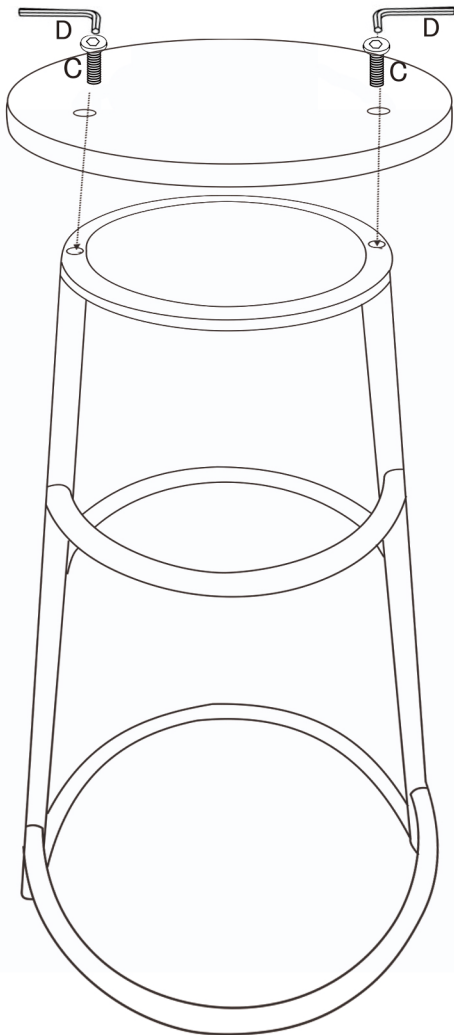

85815-Umbrella Stand Noel

KARE
DESIGN

DESC.	Diagram	QTY	DESC.	Diagram	QTY
A		1	B		1
			C		2
D		1			

step1

step2