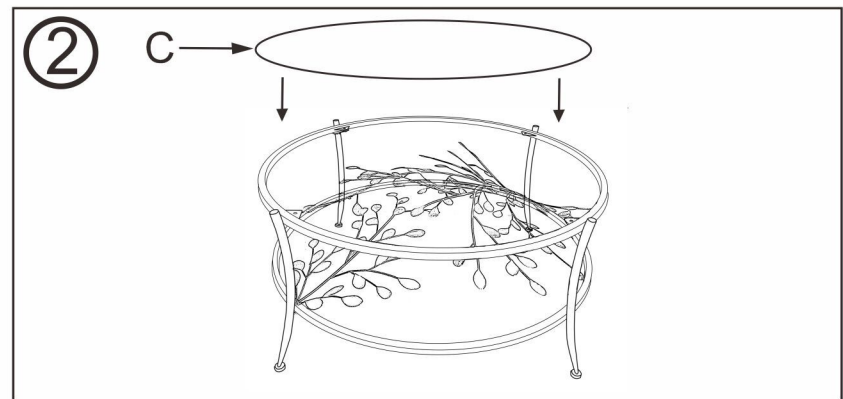

# 86120 Coffee Table Leafline Gold Ø88cm

**KARE**  
DESIGN

A X1 	D x4 
B X1 	E X16 
C X1 	F X1 