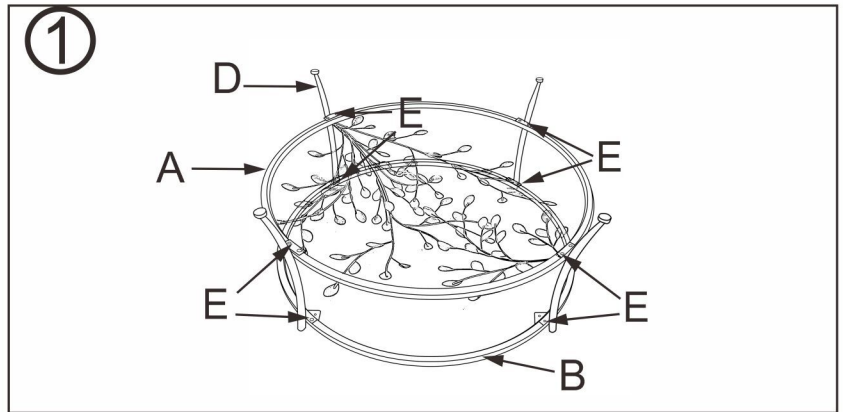

# 86120 Coffee Table Leafline Gold Ø88cm

**KARE**  
DESIGN

A X1 	D x4 
B X1 	E X16 
C X1 	F X1 