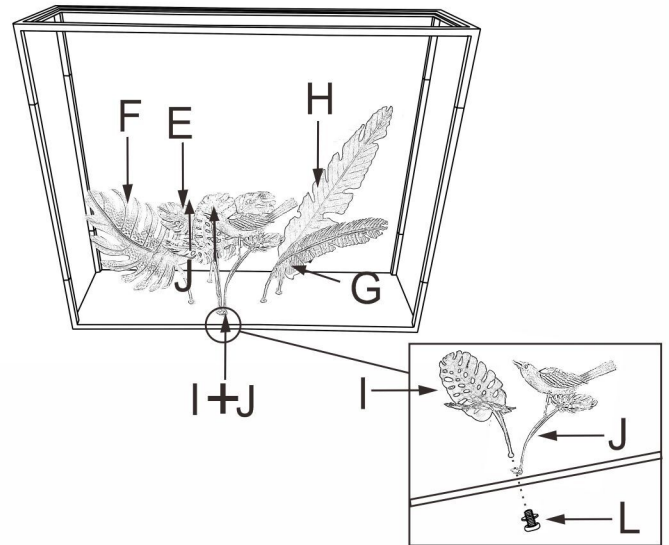

86126 Console Palms Black 100x86cm

KARE
DESIGN

AX1 	B X4 	C X1 	DX1 	EX1 	FX1 	
G X1 	H X1 	IX1 	J X1 	K X8 	L X5 	Mx1 

①

②

③

④