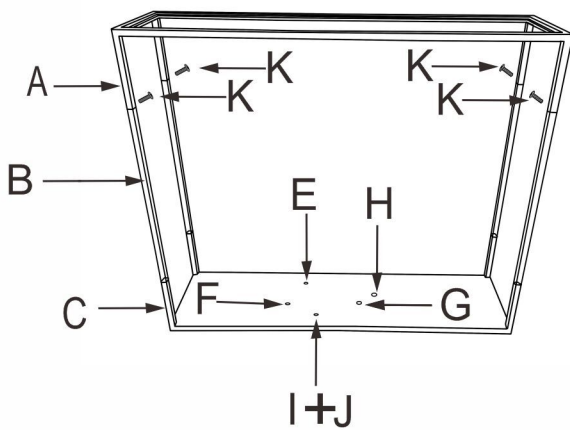

86126 Console Palms Black 100x86cm

KARE
DESIGN

AX1 	B X4 	C X1 	DX1 	EX1 	FX1 	
G X1 	H X1 	IX1 	J X1 	K X8 	L X5 	Mx1 

①

②

③

④