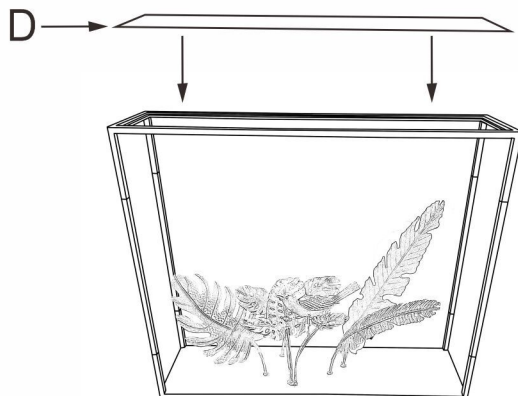

86126 Console Palms Black 100x86cm

KARE
DESIGN

AX1 	B X4 	C X1 	DX1 	EX1 	FX1 	
G X1 	H X1 	IX1 	J X1 	K X8 	L X5 	Mx1 

①

②

③

④