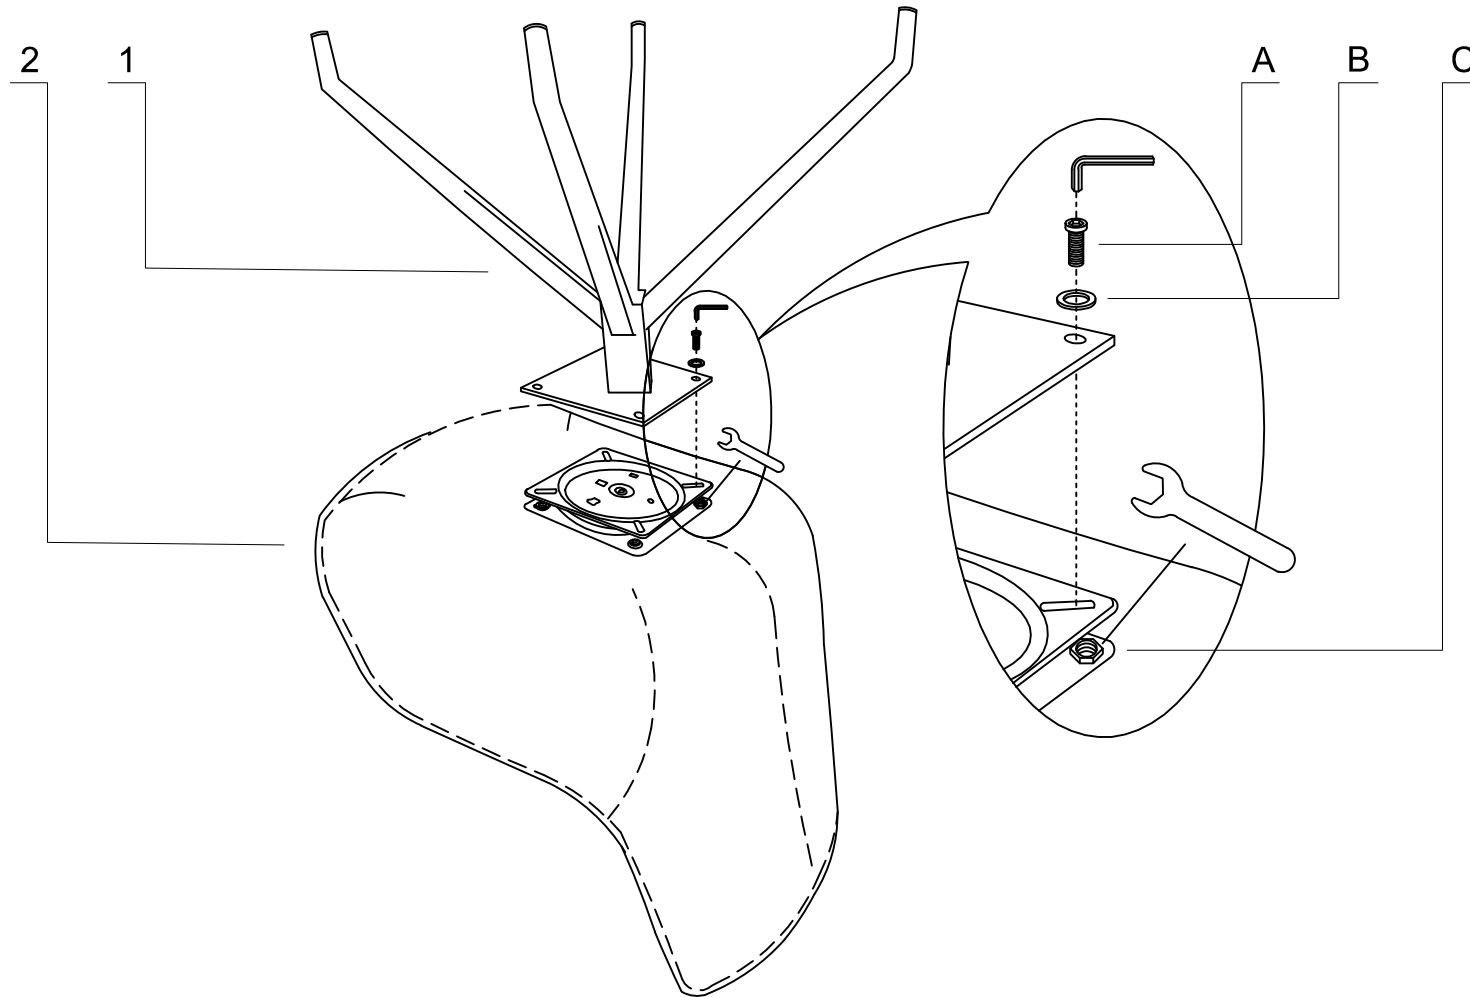

# 86631

Swivel Chair Puri Grey

**KARE**  
DESIGN

- A**  M8\*16= 4x
- B**  Ø8\*2= 4x
- C**  M8\*6= 4x

**86631** Swivel Chair Puri Grey