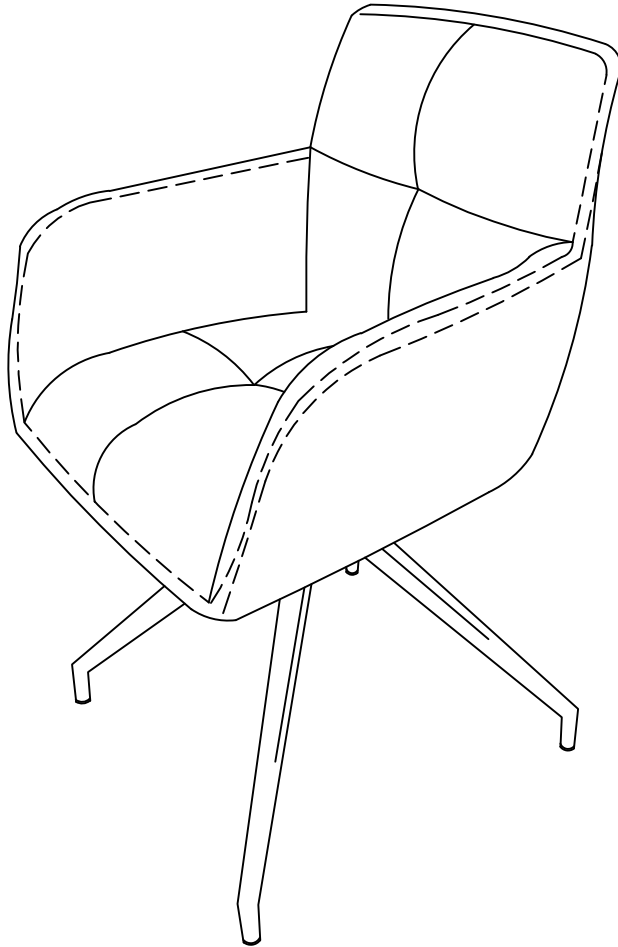

# 86631

Swivel Chair Puri Grey

**KARE**  
DESIGN

- A**  M8\*16= 4x
- B**  Ø8\*2= 4x
- C**  M8\*6= 4x

**86631** Swivel Chair Puri Grey