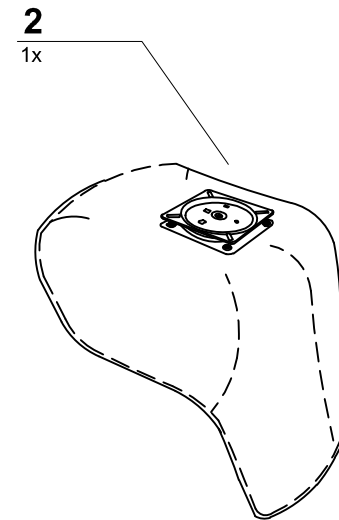

# 86631

Swivel Chair Puri Grey

**KARE**  
DESIGN

- A**  M8\*16= 4x
- B**  Ø8\*2= 4x
- C**  M8\*6= 4x

**86631** Swivel Chair Puri Grey