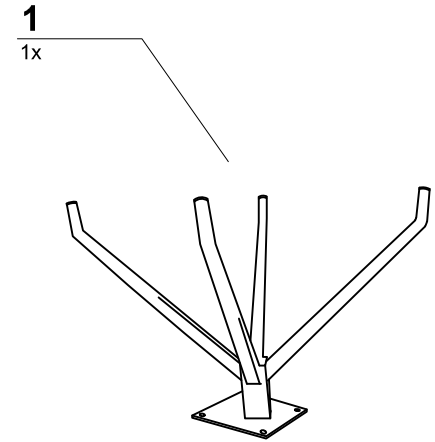

# 86631

Swivel Chair Puri Grey

**KARE**  
DESIGN

- A**  M8\*16= 4x
- B**  Ø8\*2= 4x
- C**  M8\*6= 4x

**86631** Swivel Chair Puri Grey