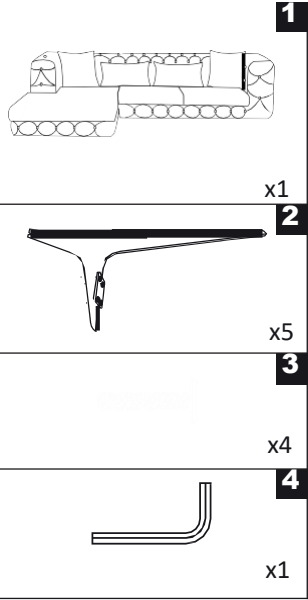

87394 Corner Sofa Bellisima Taupe Right

KARE
DESIGN

87394 Corner Sofa Bellisima Taupe Right

KARE
DESIGN