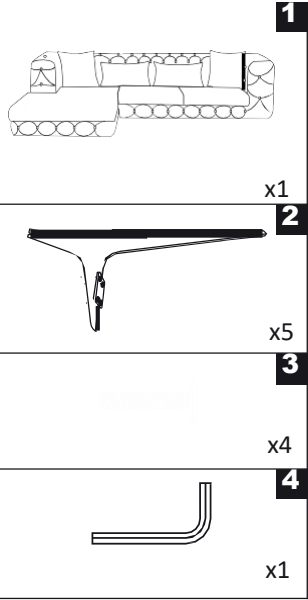

87395 Corner Sofa Bellisima Green Right

KARE
DESIGN

87395 Corner Sofa Bellisima Green Right

KARE
DESIGN