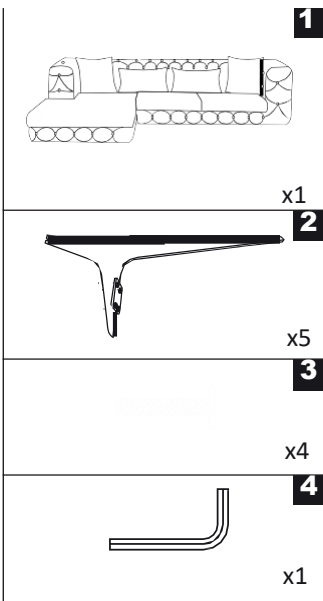

87397 Corner Sofa Bellisima Taupe Left

KARE
DESIGN

87397 Corner Sofa Bellisima Taupe Left

KARE
DESIGN