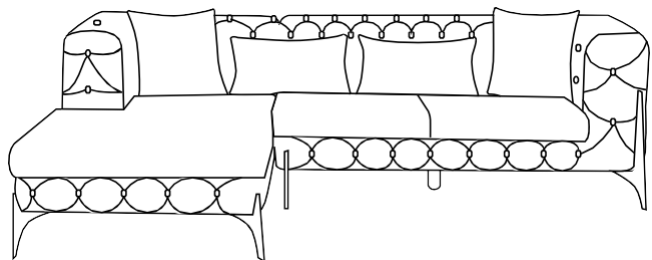

87397 Corner Sofa Bellisima Taupe Left

KARE
DESIGN

87397 Corner Sofa Bellisima Taupe Left

KARE
DESIGN