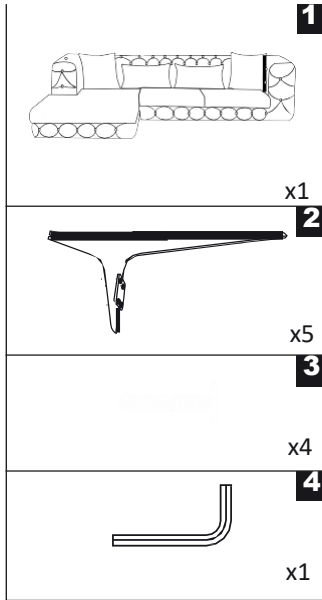

87398 Corner Sofa Bellisima Green Left

**KARE**  
DESIGN

87398 Corner Sofa Bellisima Green Left

**KARE**  
DESIGN