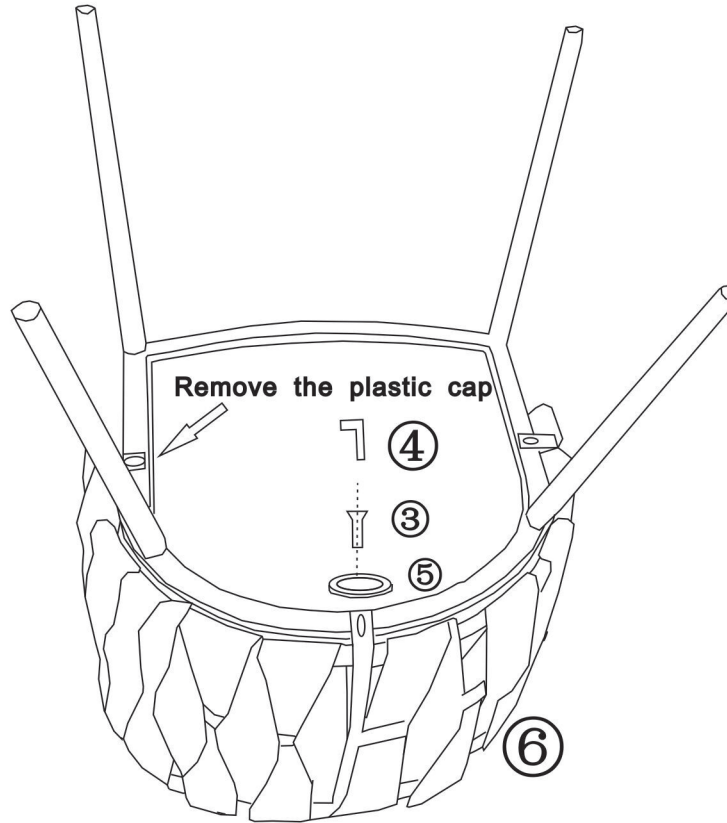

87487 Chair Saluti Blue

STEP A

STEP B

STEP C

KARE
DESIGN

①

②

③

Screw

M6x15x3Pcs

④

Spanner

Φ4x1Pcs

⑤

GASKET

Φ₁₈*2*Φ₈* 4Pcs