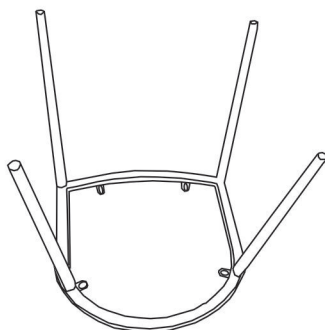

87487 Chair Saluti Blue

STEP A

STEP B

STEP C

KARE
DESIGN

①

②

③

Screw

M6x15x3Pcs

④

Spanner

Φ4x1Pcs

⑤

GASKET

Φ₁₈*2*Φ₈* 4Pcs

⑥

⑦

Screw

M6x25x4Pcs