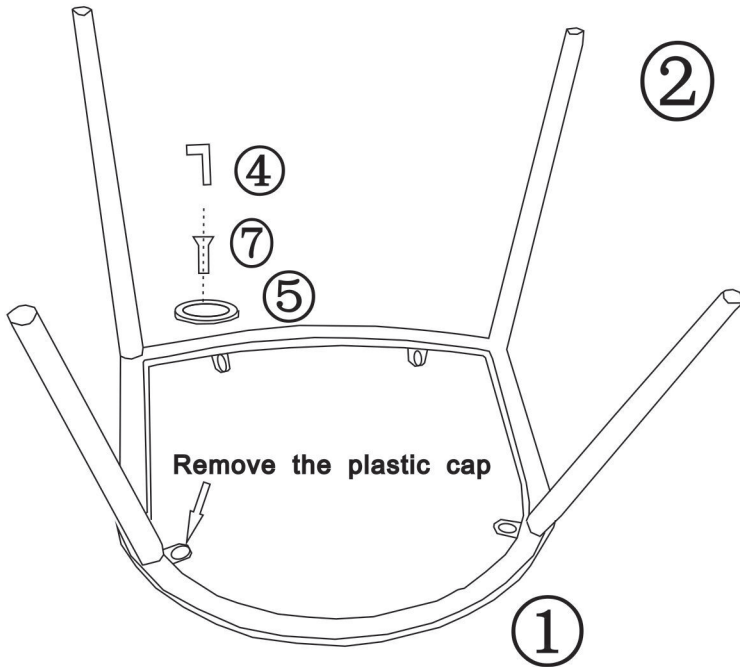

87487 Chair Saluti Blue

STEP A

STEP B

STEP C

KARE
DESIGN

①

②

③

Screw

M6x15x3Pcs

④

Spanner

Φ4x1Pcs

⑤

GASKET

Φ₁₈*2*Φ₈* 4Pcs

⑥

⑦

Screw

M6x25x4Pcs