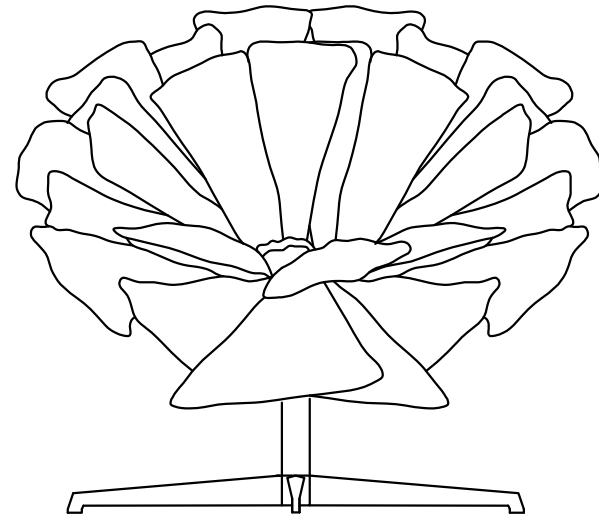

87835-Swivel Armchair + Stool Blossom

KARE
DESIGN

Autodesk

Autodesk

1

2

(1)

X1

(2)

X1

(3)

X1