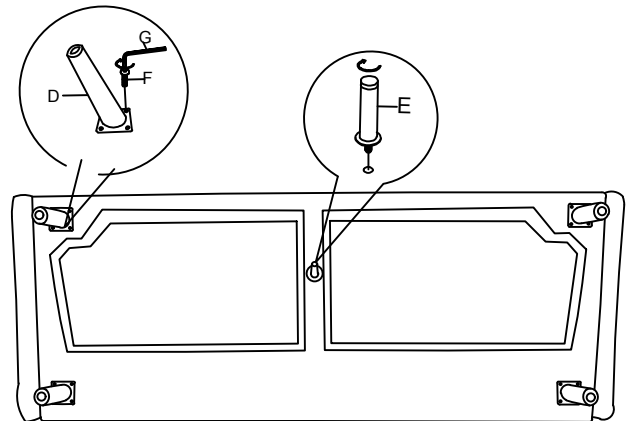

87872 Sofa Bed Lotta 216cm

KARE DESIGN

20min

APPROXIMATE ASSEMBLY TIME

2 PERSONS ASSEMBLY

FLOOR AREA
2.5M x 2.5M

REQUIRED ASSEMBLY SPACE

HARDWARE LIST

A*1		B*1		C*2		D*4		E*1		F*16		G*1	
							ϕ 60*200MM			ϕ 38*190MM		ϕ 6*30MM	ϕ 6

STEP

1

2

3

4