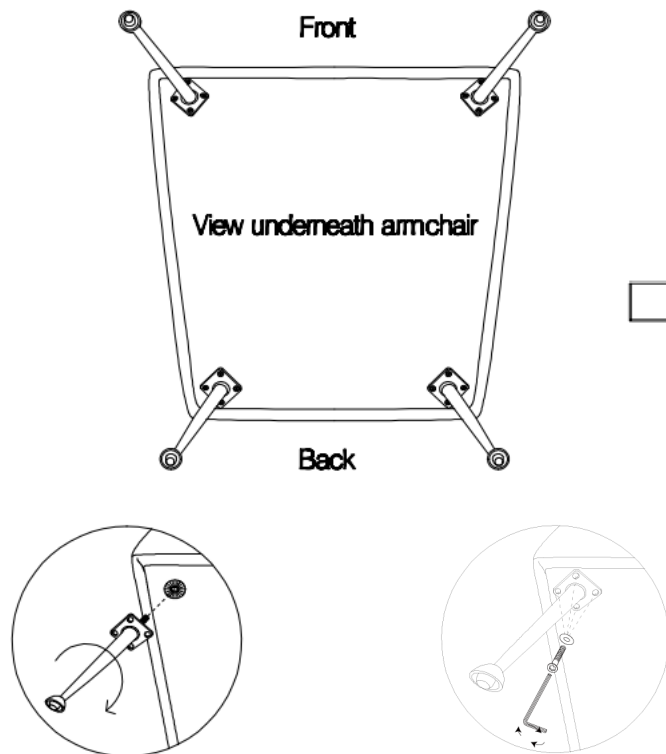

87910 Chair Vegas Forever

① Screw leg into locating hole as diagram (4 holes located in each corner of base of chair)

② Fix legs in position by 4 screws

NO	1	2	3
TYPE			
QTY	4pcs	16pcs	16pcs