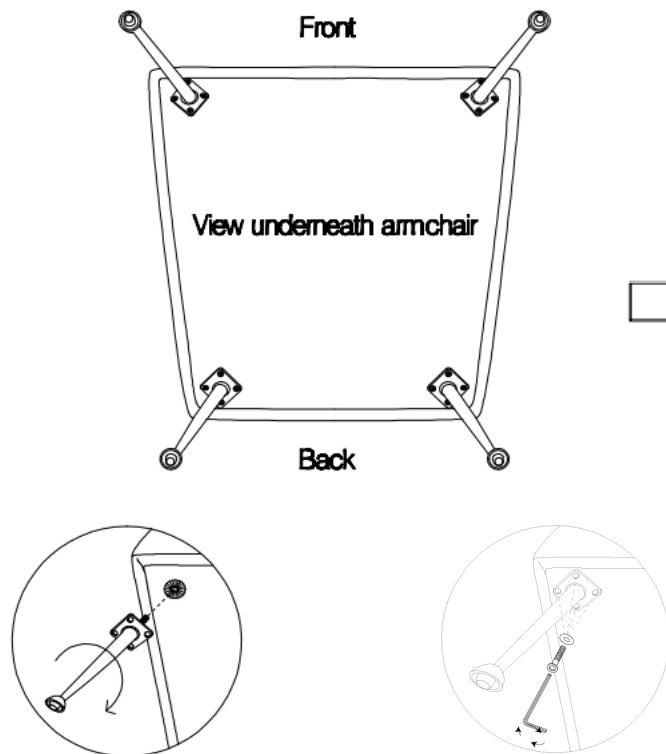

## 87911 Armchair Vegas Forever

① Screw leg into locating hole as diagram (4 holes located in each corner of base of chair)

② Fix legs in position by 4 screws

NO	1	2	3
TYPE			
QTY	4pcs	16pcs	16pcs