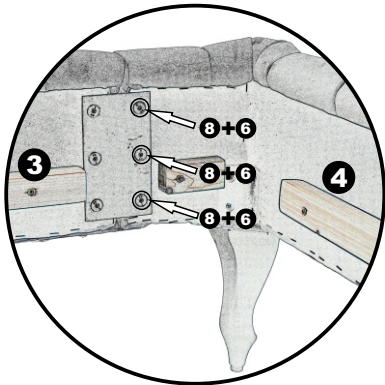

80636 - Bed DESIRE 180x200 Silver Grey

TWIN BED ASSEMBLY INSTRUCTIONS

KARE
DESIGN

A