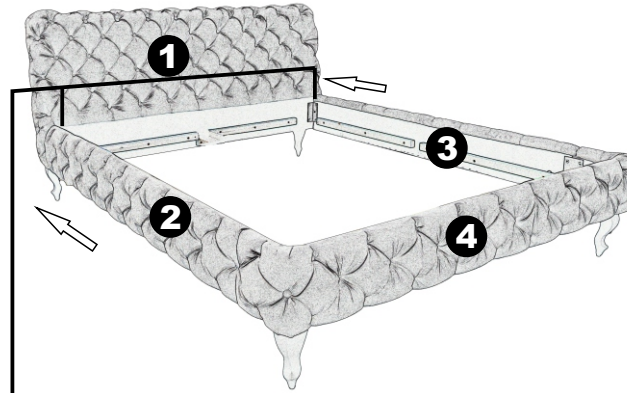

Footboard

4 x 1

Center support

5 x 1

Allen Wrench M5

6 x 1

M8x50

7 x 4

M8x30

8 x 10

H4x30

9 x 4

H5x50

10 x 8

80636 - Bed DESIRE 180x200 Silver Grey

TWIN BED ASSEMBLY INSTRUCTIONS

KARE
DESIGN

A

B

C