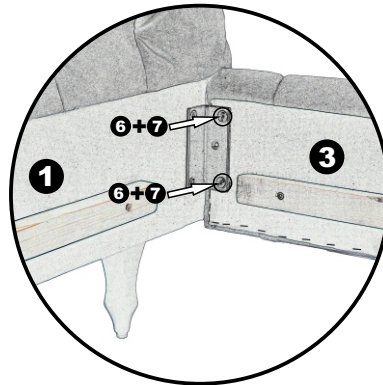

80636 - Bed DESIRE 180x200 Silver Grey

TWIN BED ASSEMBLY INSTRUCTIONS

KARE
DESIGN

A

B

C