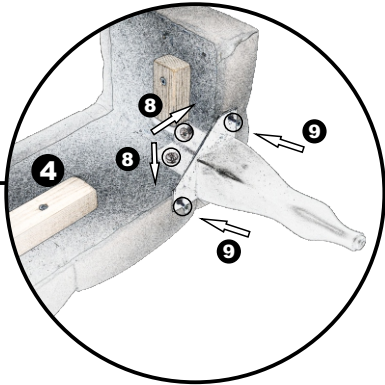

80636 - Bed DESIRE 180x200 Silver Grey

TWIN BED ASSEMBLY INSTRUCTIONS

KARE
DESIGN

A