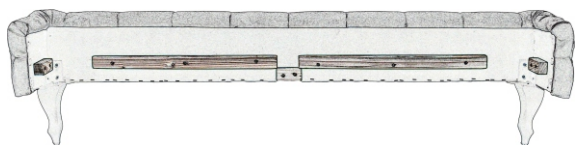

80636 - Bed DESIRE 180x200 Silver Grey

TWIN BED ASSEMBLY INSTRUCTIONS

 **CAUTION:** At least two adults are required to safely complete performing this task. Other lifting attempts may risk back injury due to large and heavy part/s. 

KARE

DESIGN

Headboard

1 x 1

Left sideboard

2 x 1

Right sideboard

3 x 1