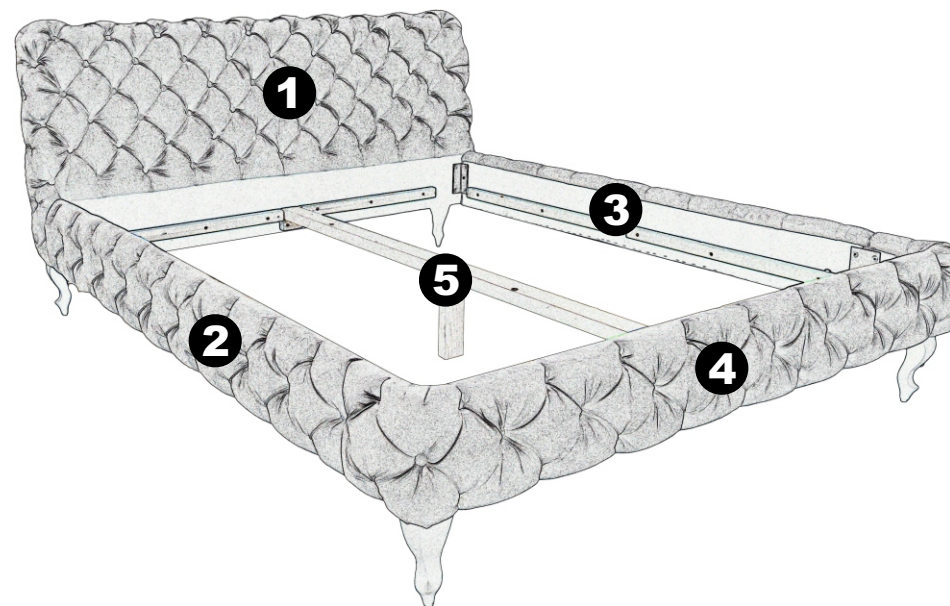

80636 - Bed DESIRE 180x200 Silver Grey

TWIN BED ASSEMBLY INSTRUCTIONS

 **CAUTION:** At least two adults are required to safely complete performing this task. Other lifting attempts may risk back injury due to large and heavy part/s. 

KARE

DESIGN

Headboard

1 x 1

Left sideboard

2 x 1

Right sideboard

3 x 1

Footboard

4 x 1

Center support

5 x 1

Allen Wrench M5

6 x 1

M8x50

7 x 4

M8x30

8 x 10

H4x30

9 x 4

H5x50

10 x 8

80636 - Bed DESIRE 180x200 Silver Grey

TWIN BED ASSEMBLY INSTRUCTIONS