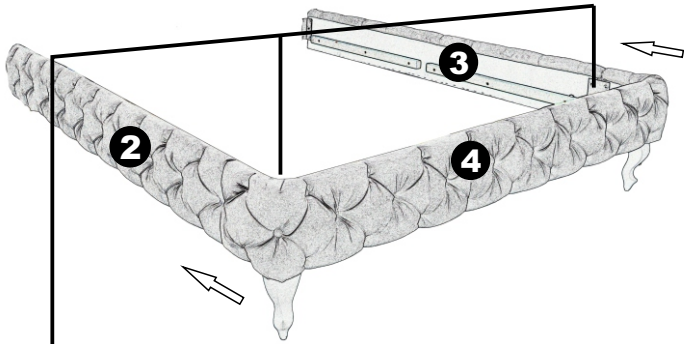

M8x30

8 x 10

H4x30

9 x 4

H5x50

10 x 8

80636 - Bed DESIRE 180x200 Silver Grey

TWIN BED ASSEMBLY INSTRUCTIONS

KARE
DESIGN

A

B

C