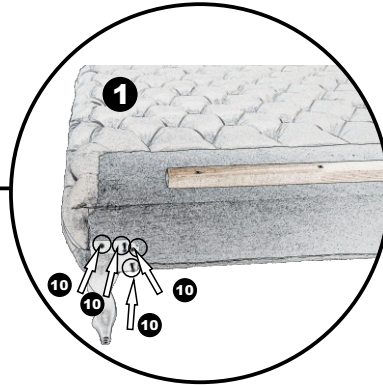

80636 - Bed DESIRE 180x200 Silver Grey

TWIN BED ASSEMBLY INSTRUCTIONS

KARE
DESIGN

A

B

C