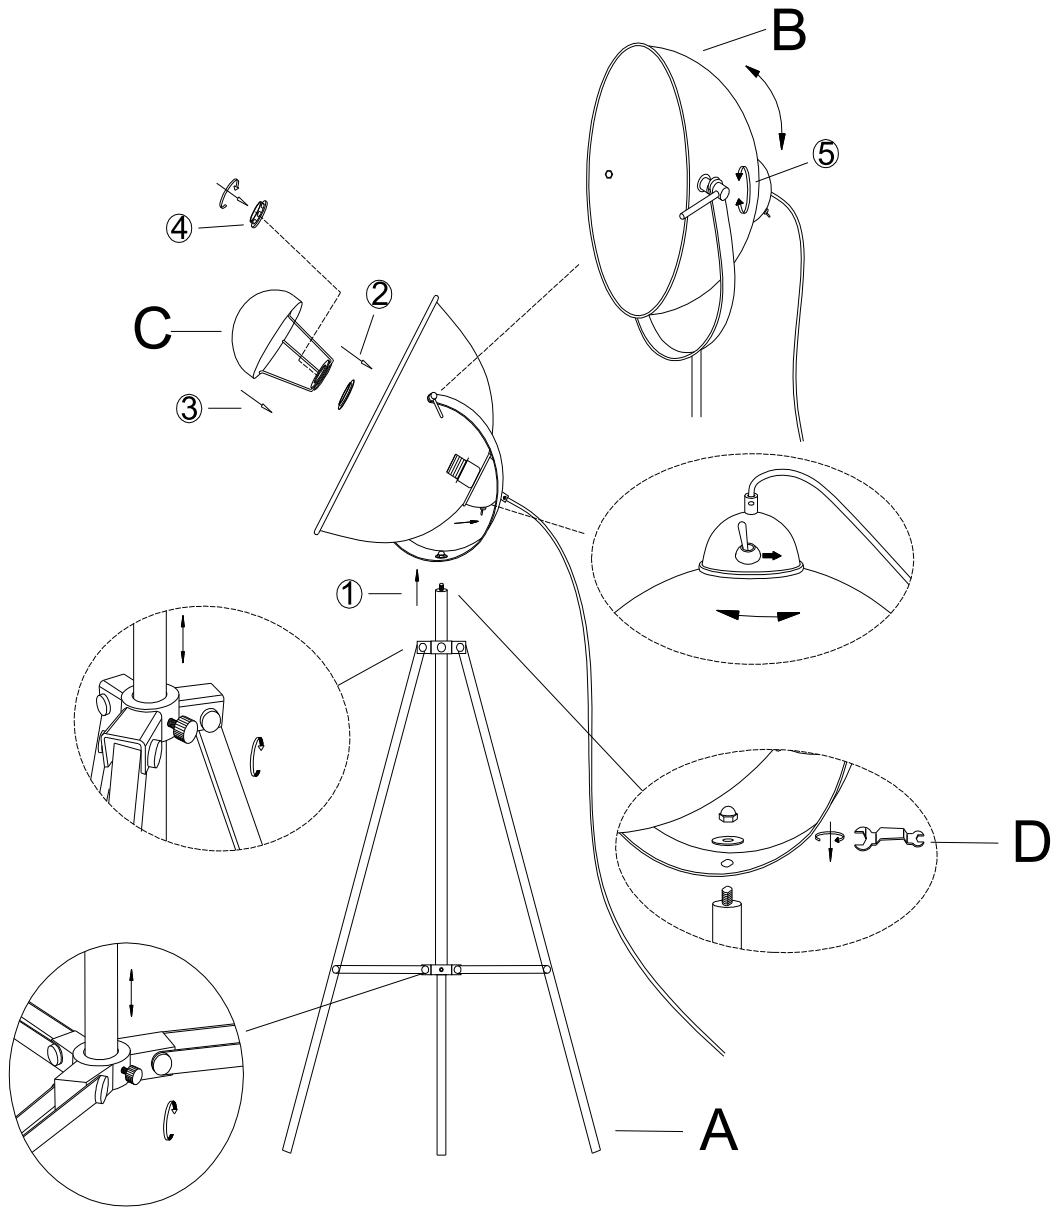

30510 Floor Lamp Bowl White

30511 Floor Lamp Bowl Black

**KARE**  
DESIGN

**30510** Floor Lamp Bowl White

**30511** Floor Lamp Bowl Black