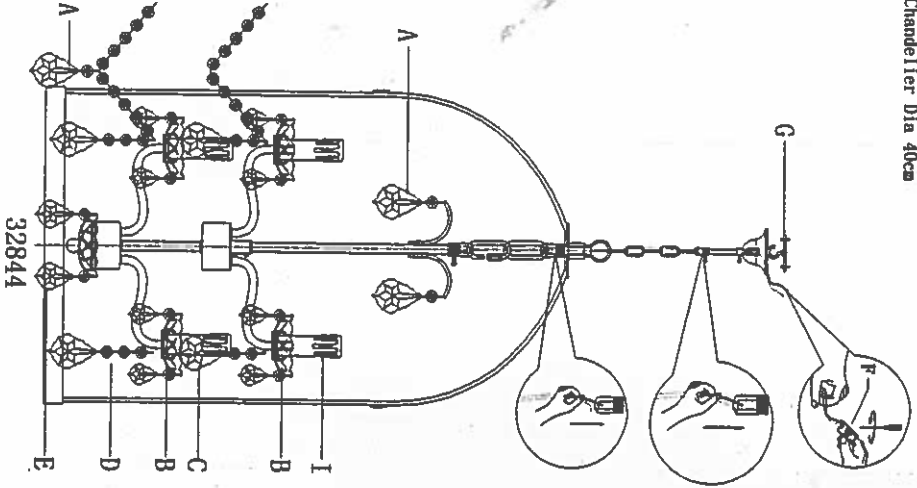

KARRE

DESIGN
#32844: HL Cage Chandelier Dia 40cm

32844

- A 8PCS
- B 8PCS
- C 4PCS
- D 4PCS
- E 8PCS
- F 1PCS
- G 1PCS
- H NOT INCLUDED
- I 8PCS