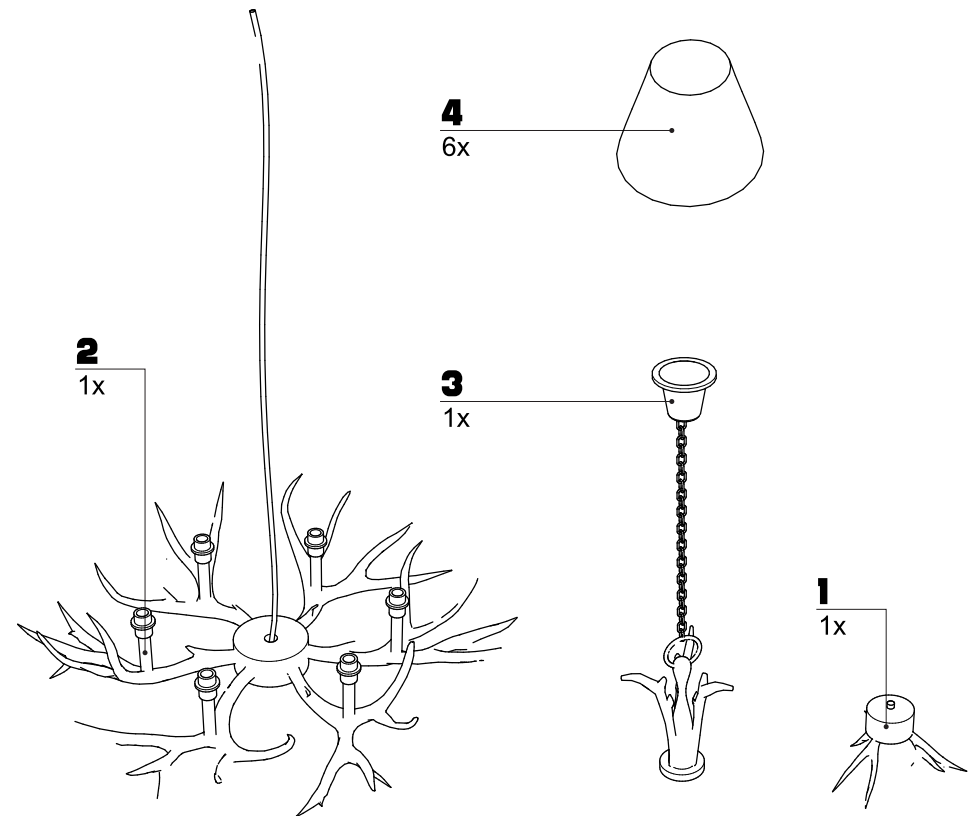

33008

Pendant Lamp Antler Flowers 6-lite

KARE
DESIGN

6xE14
25W

33008

Pendant Lamp Antler Flowers 6-lite