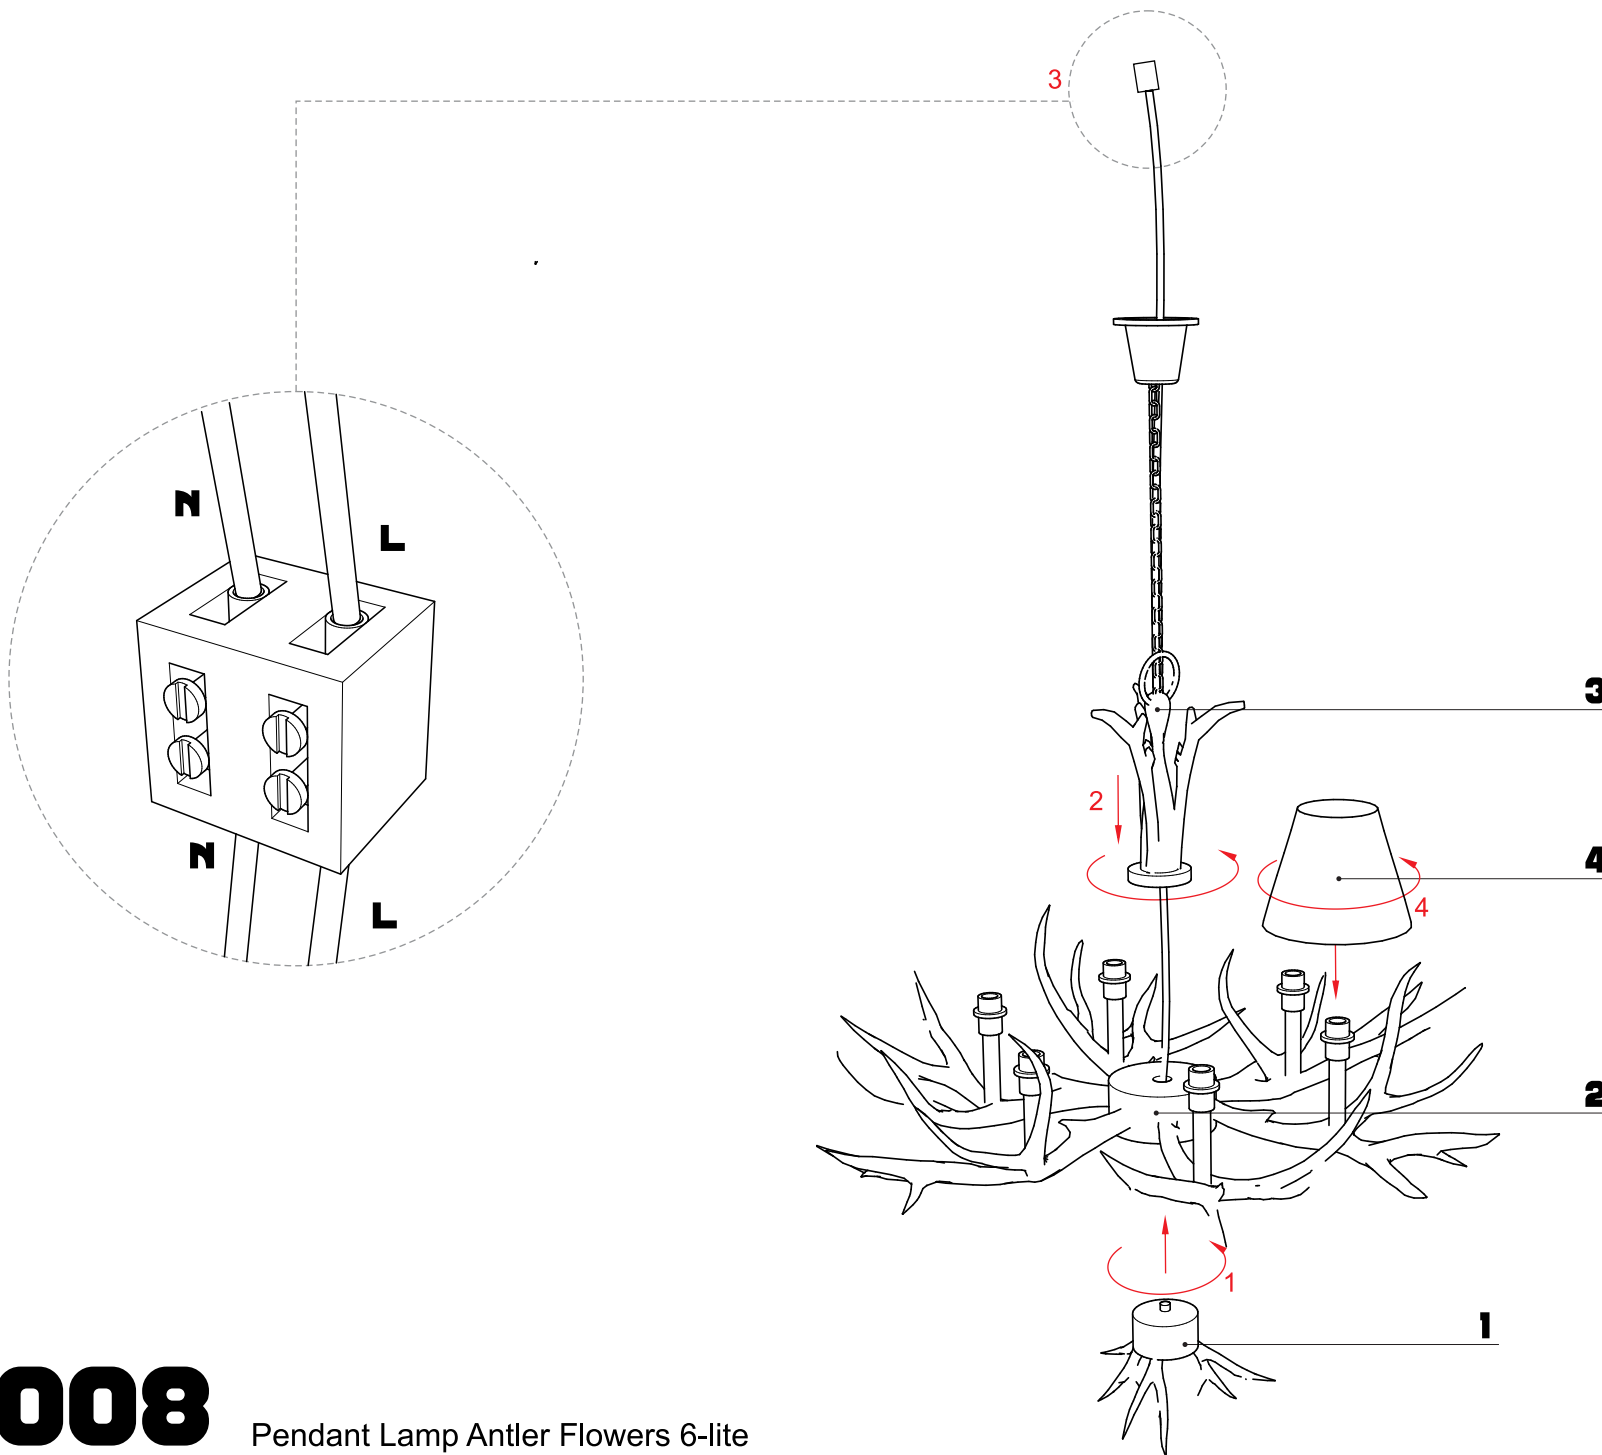

33008

Pendant Lamp Antler Flowers 6-lite

KARE
DESIGN

6xE14
25W

33008

Pendant Lamp Antler Flowers 6-lite