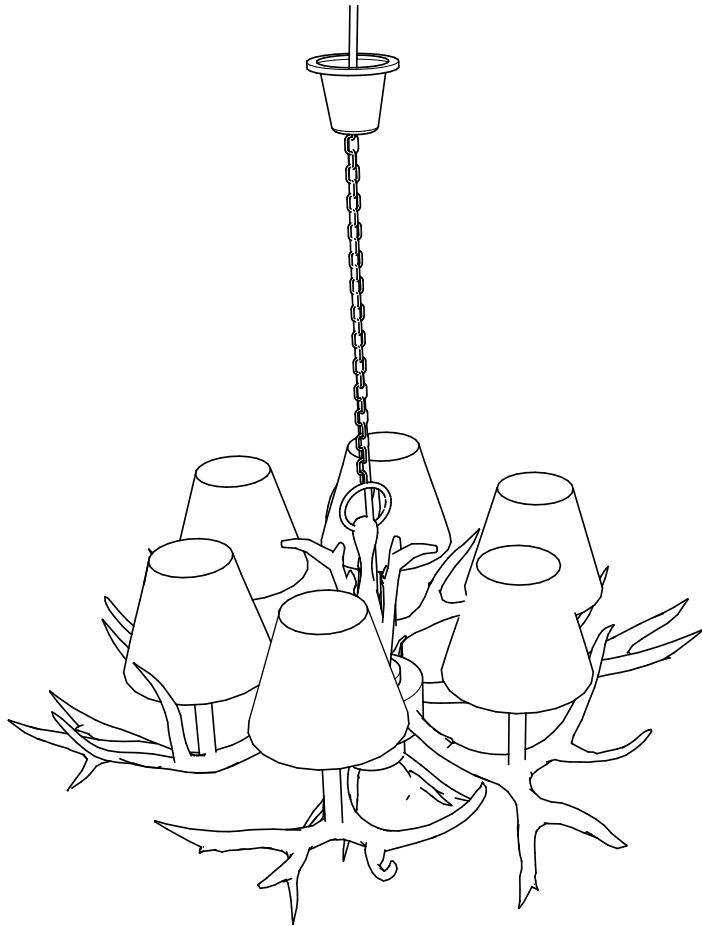

33008

Pendant Lamp Antler Flowers 6-lite

KARE
DESIGN

6xE14
25W

33008

Pendant Lamp Antler Flowers 6-lite