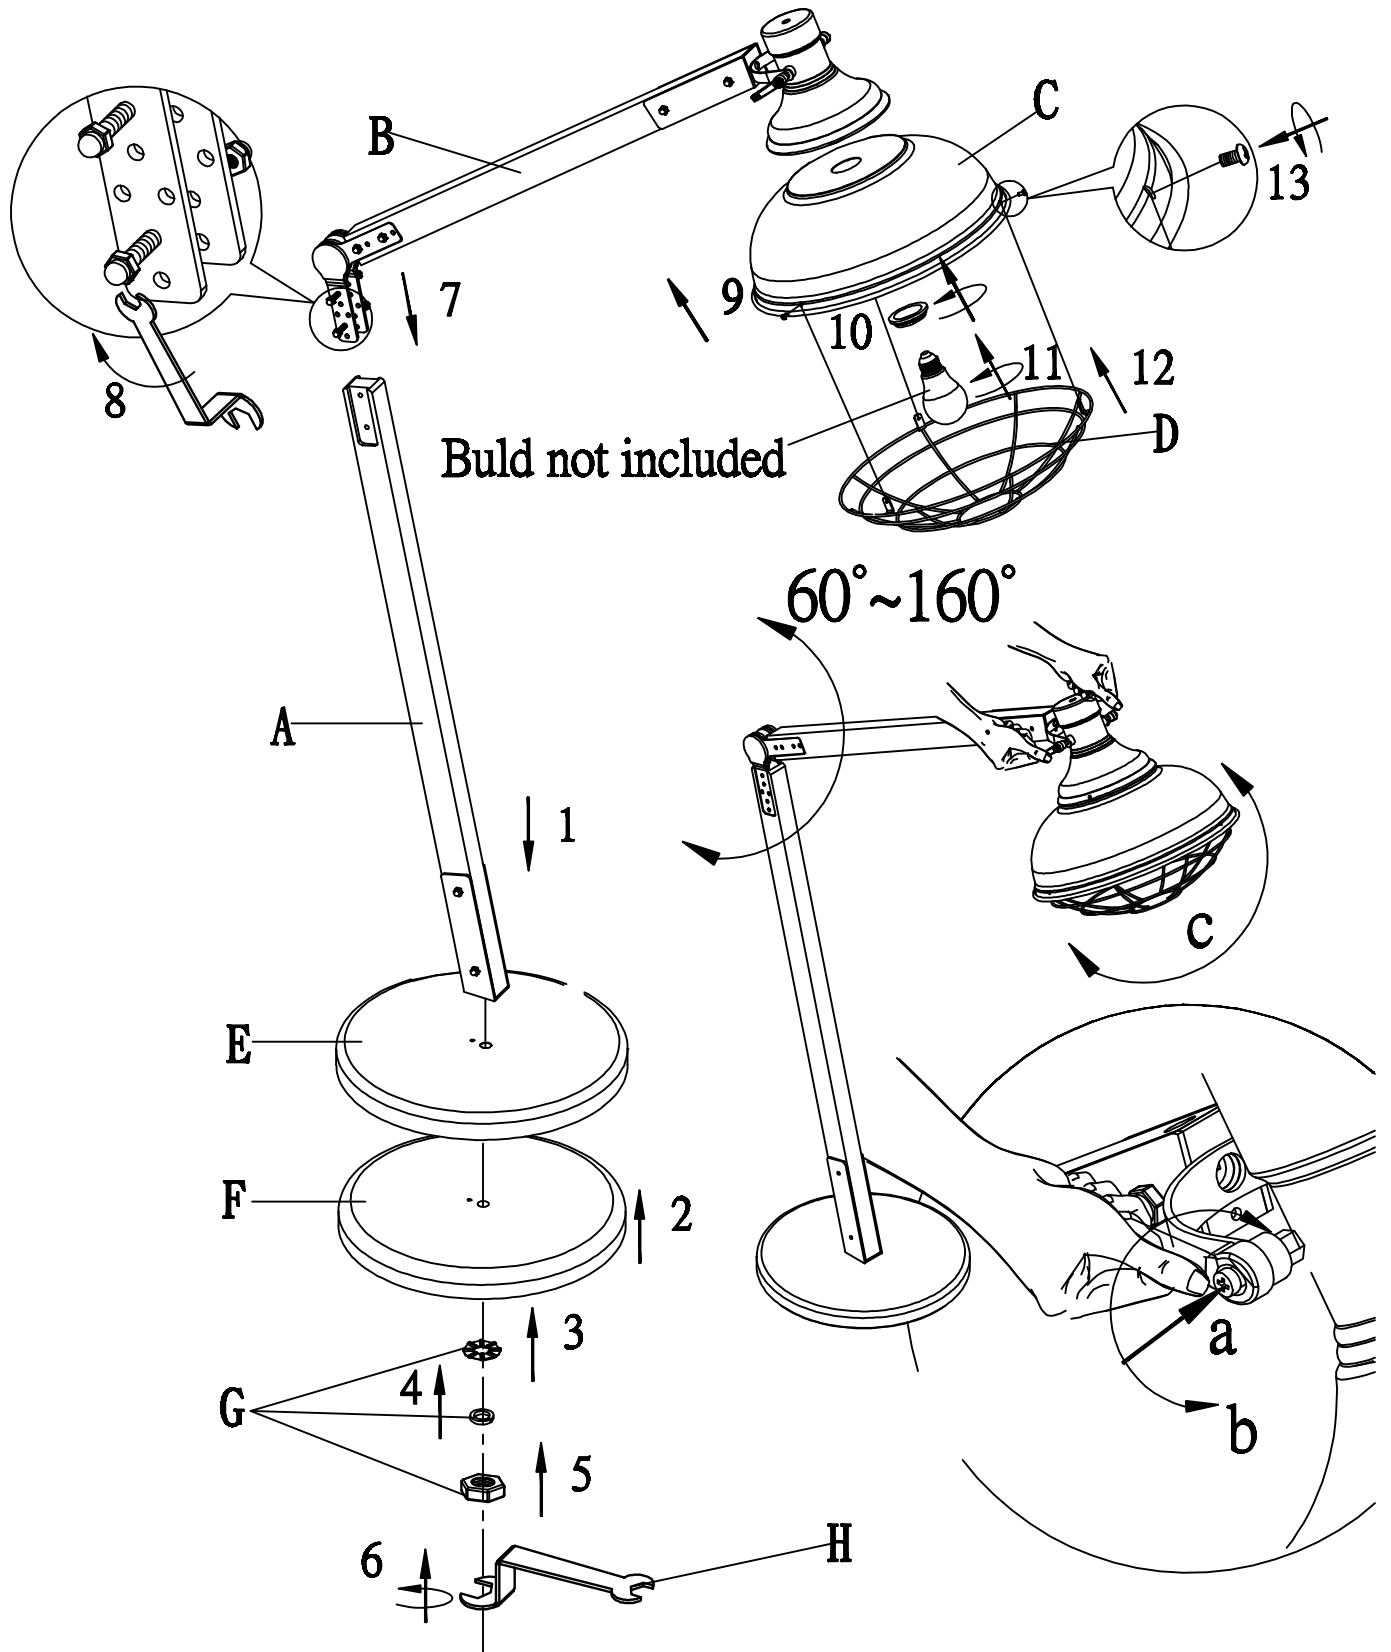

# 36593 Floor Lamp Rocky

**KARE**  
DESIGN

NO	A	B	C	D	E	F	G	H
TYPE								
QTY	1pcs	1pcs	1pcs	1pcs	1pcs	1pcs	1pcs	1pcs