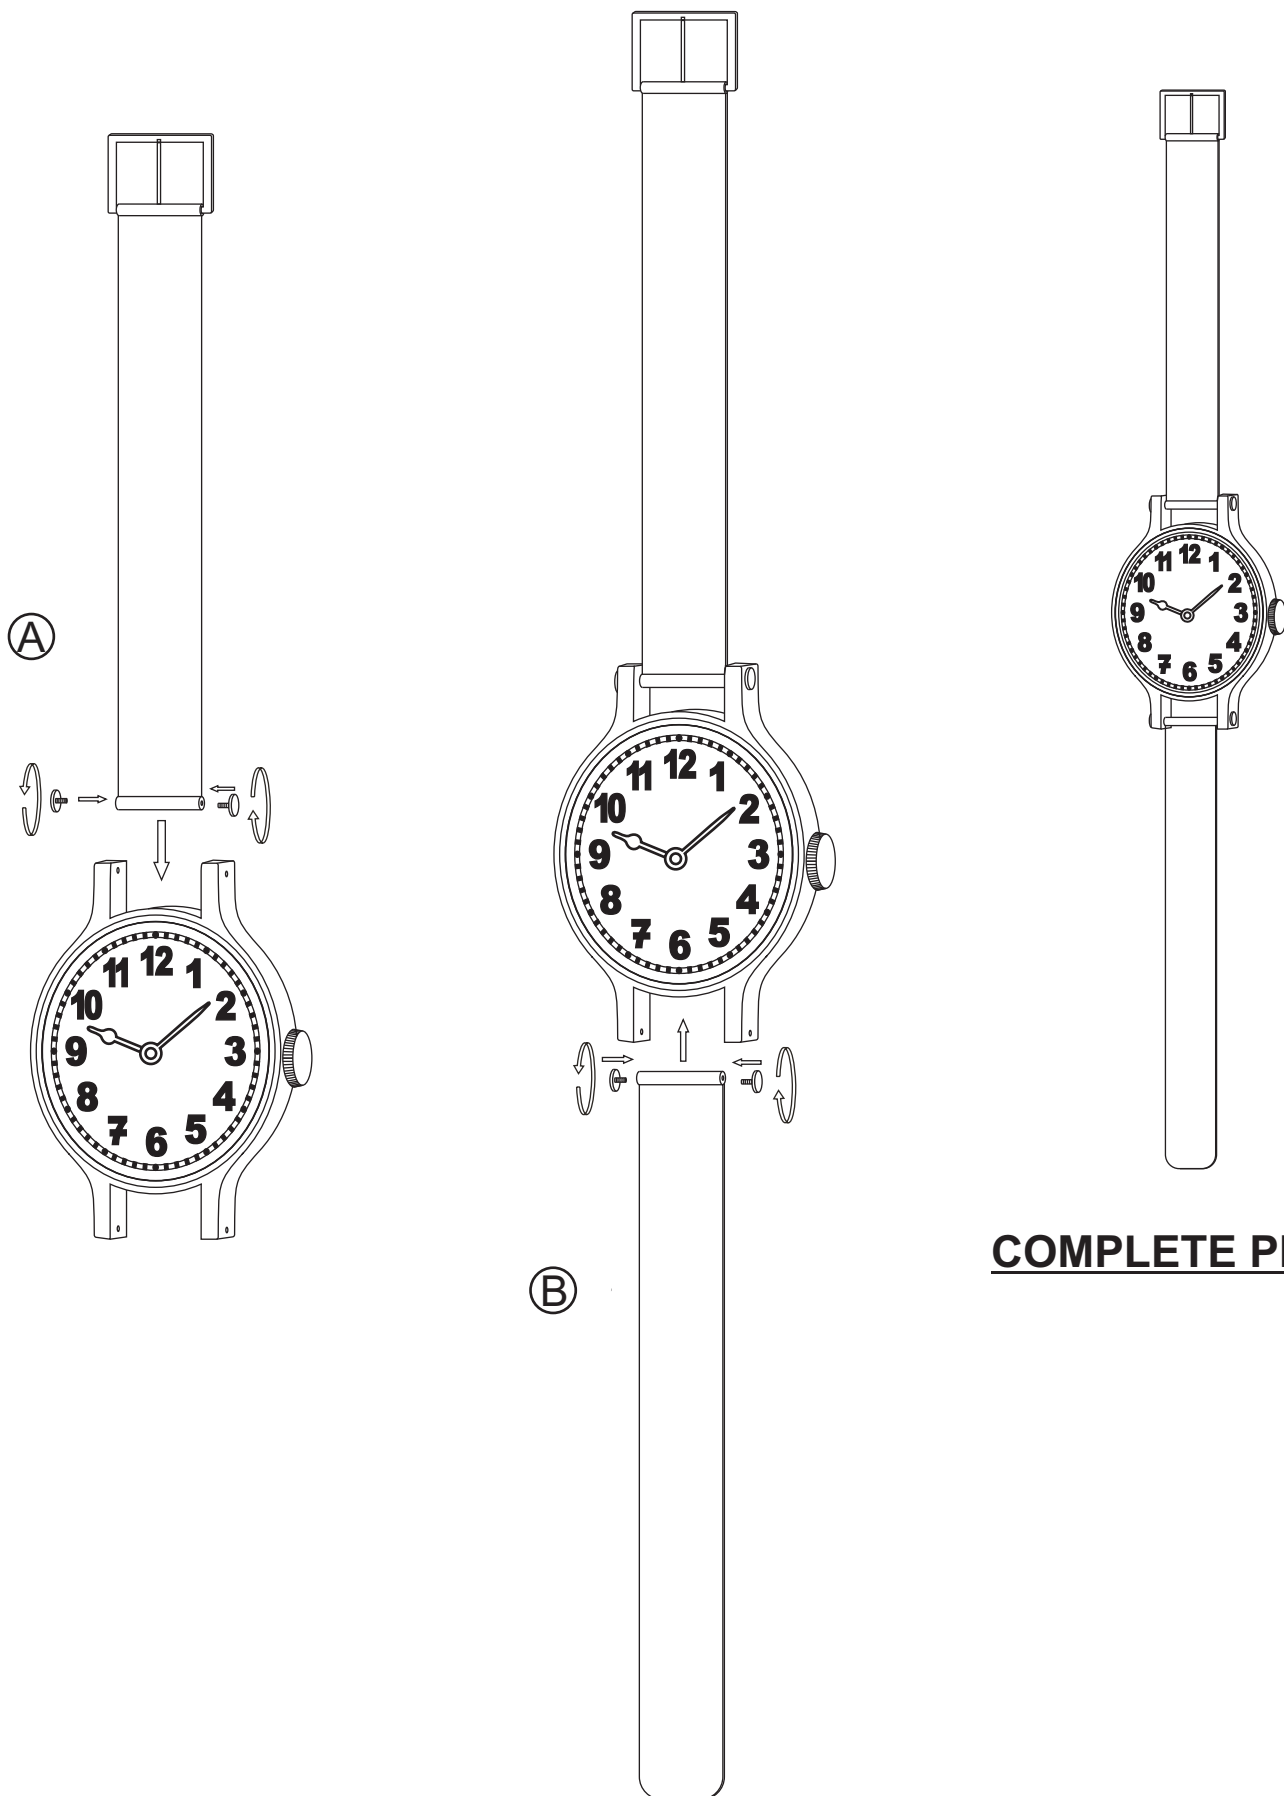

37068 WALL CLOCK TICKER 165 CM

KARE
DESIGN

COMPLETE PIECE