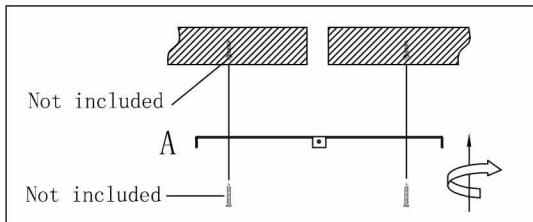

37927 CEILING LAMP
FOGGIA LED 6-LITE

KARE
 DESIGN

Parts List

NO	A	B
		
Qty	1	1

1

2

3