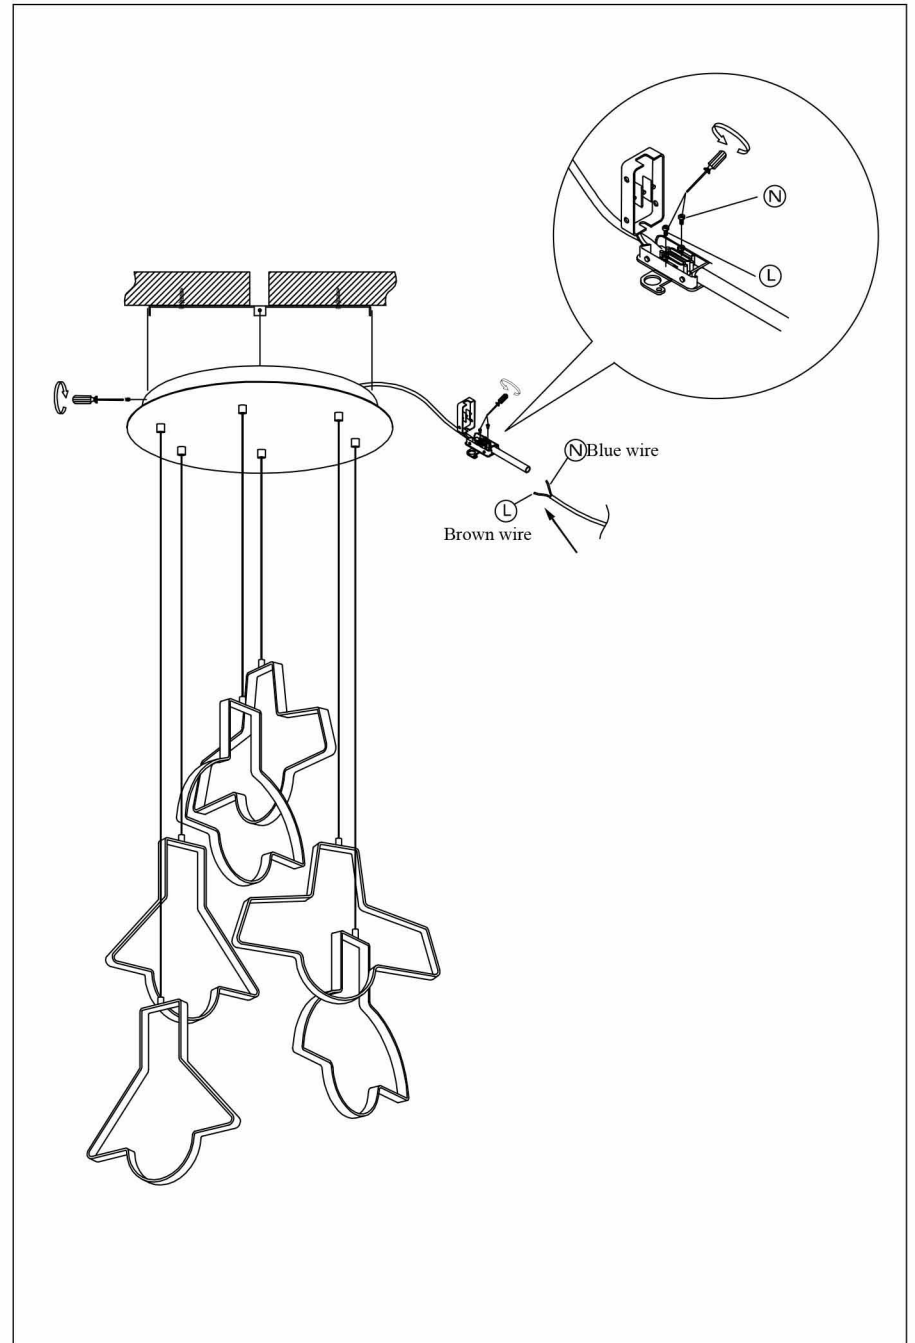

37927 CEILING LAMP
FOGGIA LED 6-LITE

KARE
 DESIGN

Parts List

NO	A	B
		
Qty	1	1

1

2

3