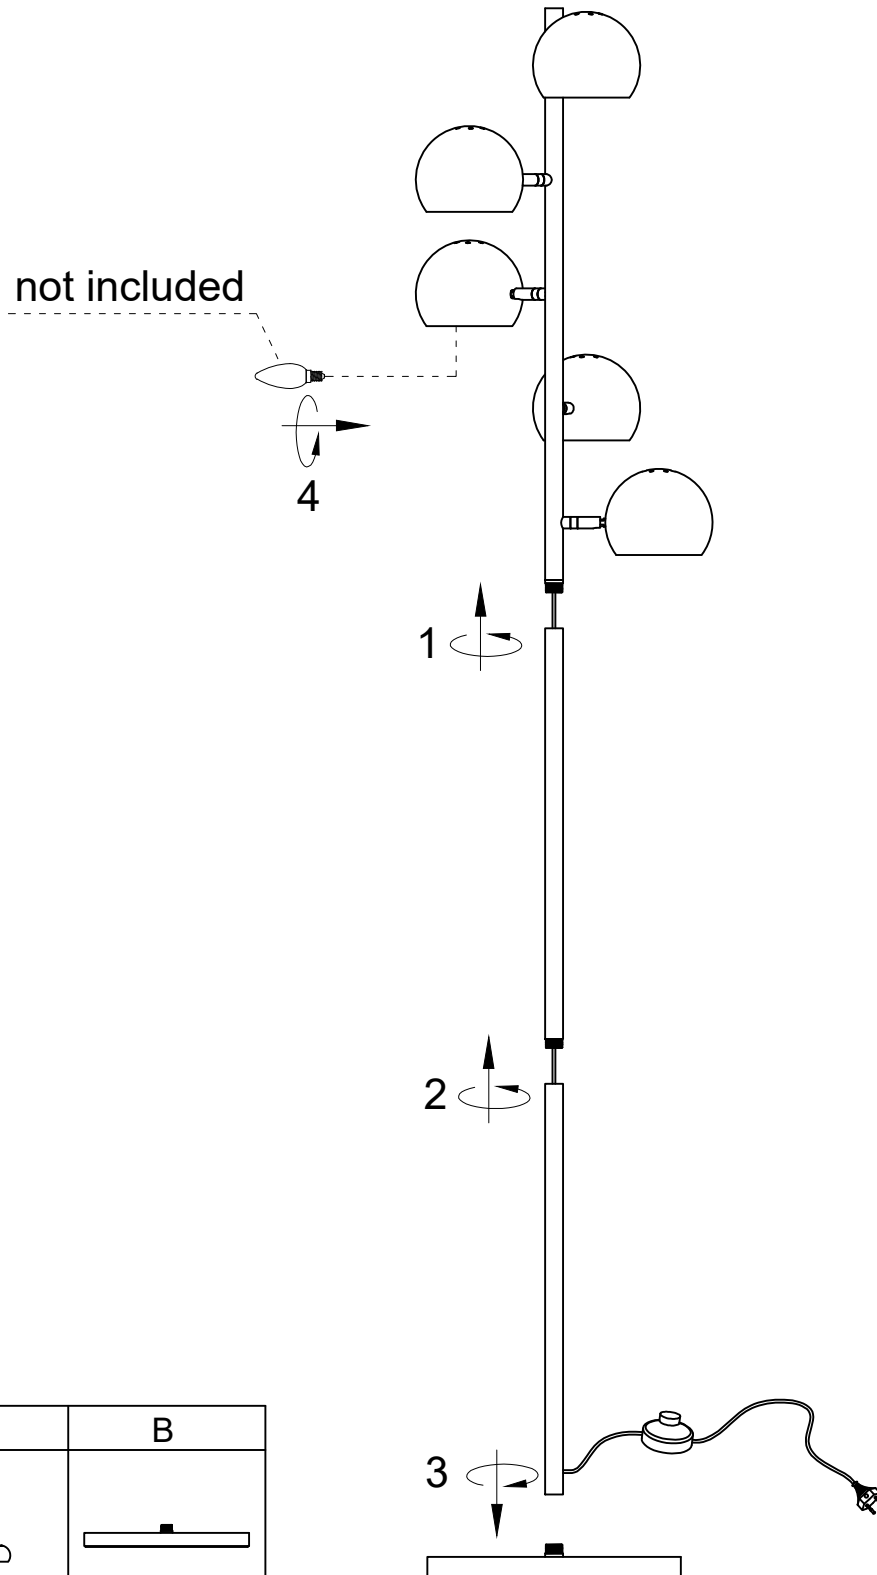

38311 Floor Lamp Calotta Chrome 5-lite

NO	A	B
TYPE		
QTY	1PC	1PC