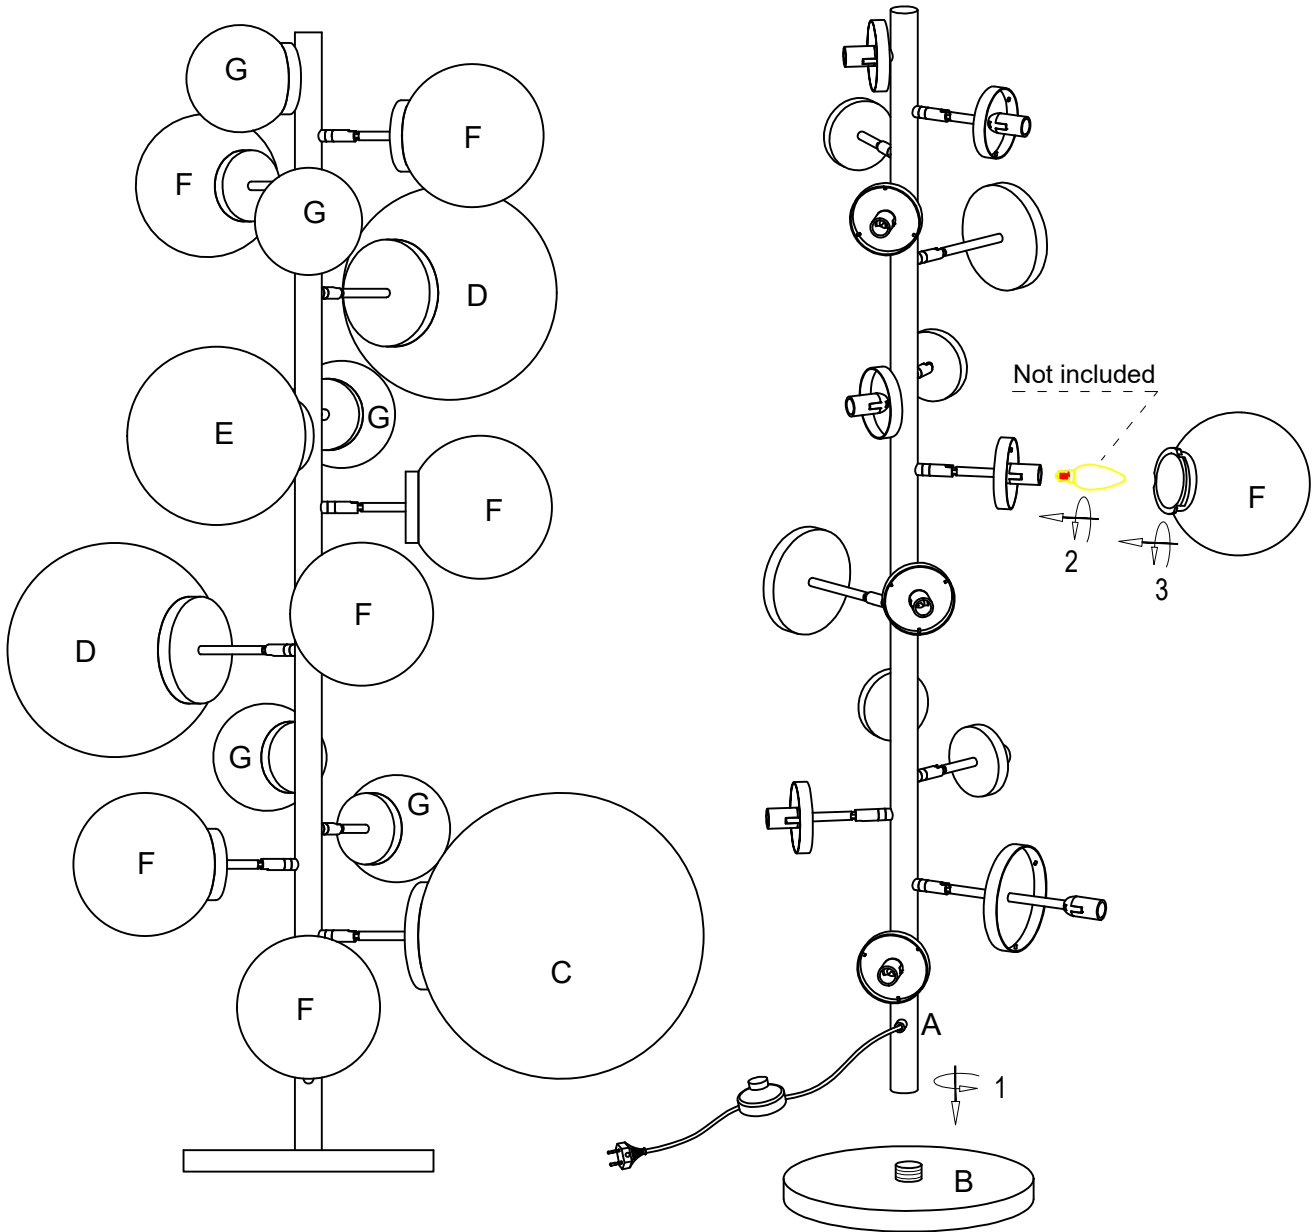

38316 Floor Lamp Balloon Colore 15 LED

NO	A	B	C	D	E	F	G
TYPE							
QTY	1 PC	1 PC	1 PC	2 PCS	1 PC	6 PCS	5 PCS