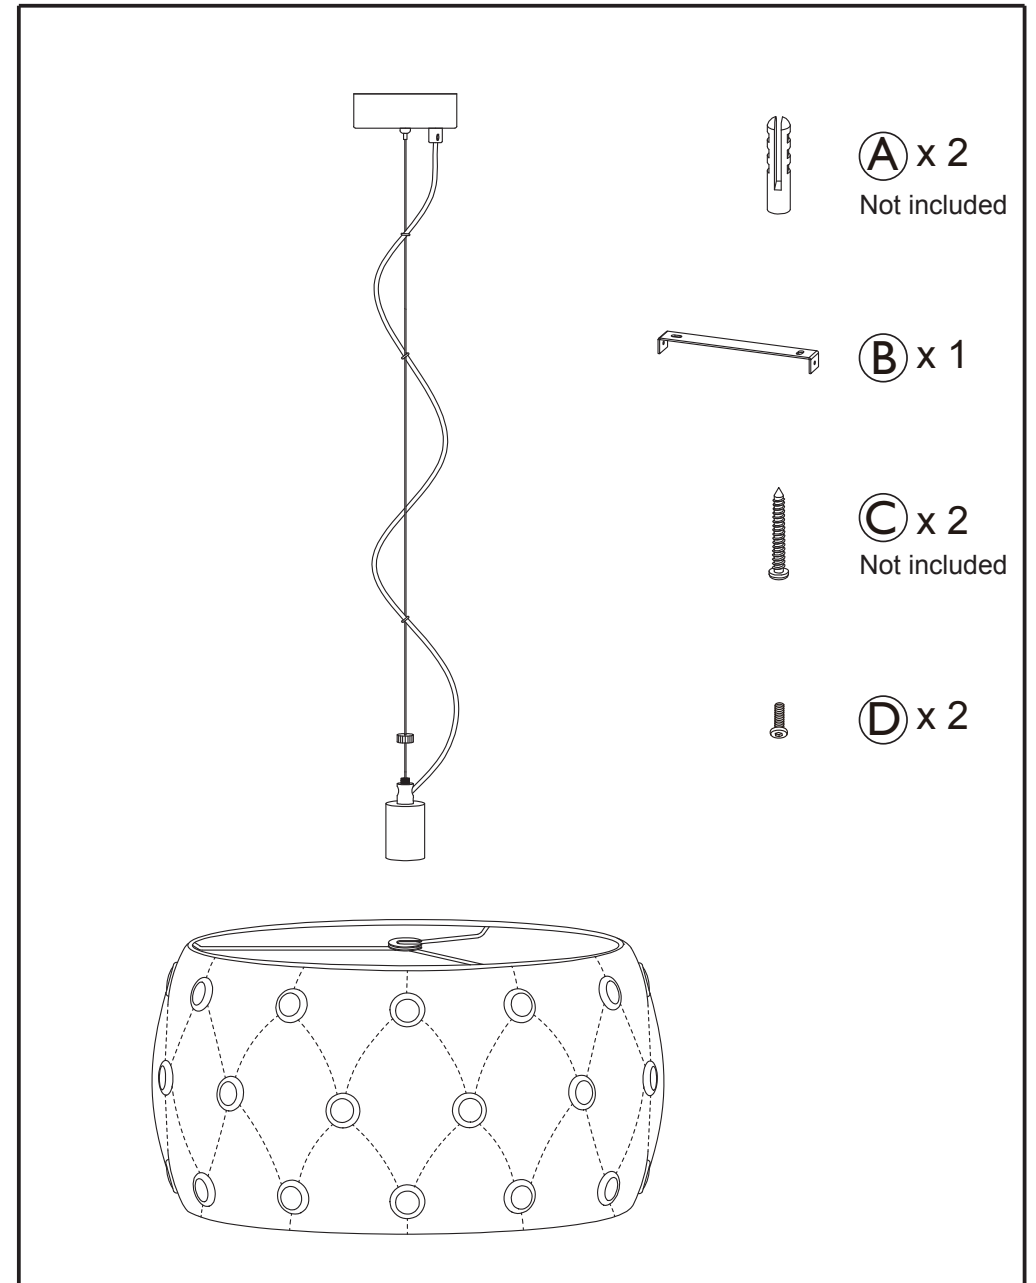

38844 Pendant Lamp Allure

Caution : If the external flexible cable or cord of this luminaire is damaged, it should be replaced by a qualified person in order to avoid a hazard.

1

2

3

Bulb not included