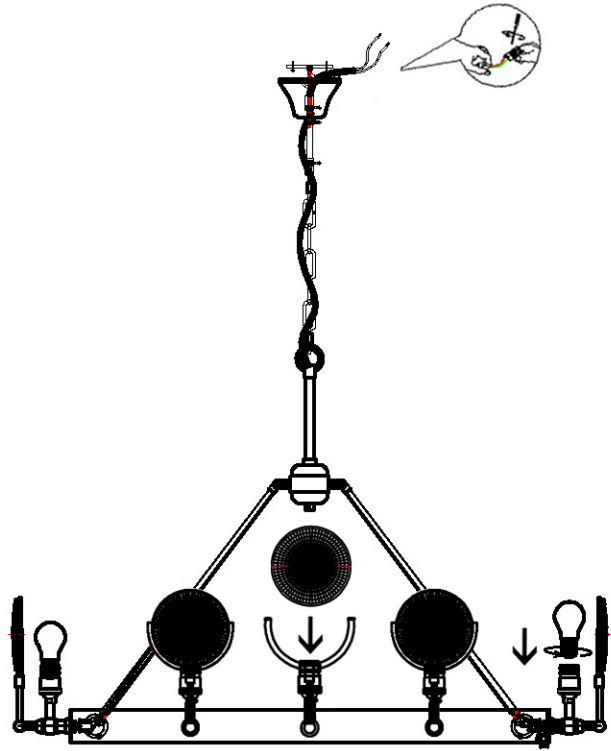

#38891

Pendant Lamp Lighthouse Twelve

KARE
DESIGN

38891

12PCS

#38891

Pendant Lamp Lighthouse Twelve

KARE
DESIGN