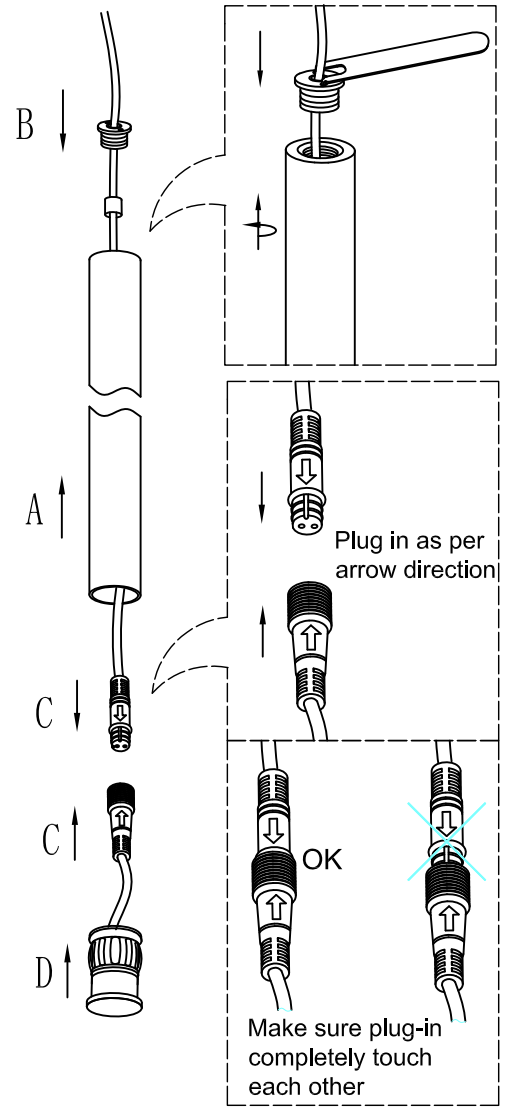

39300 Pendant Lamp Living Vegas Deluxe
Chrome LED

Before getting started, ensure the package contains the following components.

<p>(A)</p>	 <p>FIXTURE</p>	<p>x1</p>	<p>(F)</p>		<p>x6</p>
<p>(B)</p>	 <p>MOUNTING BRACKET</p>	<p>x1</p>			
<p>(C)</p>	 <p>Expansive rubber plug (Not included)</p>	<p>x6</p>			
<p>(D)</p>	 <p>SCREW (Not included)</p>	<p>x6</p>			
<p>(E)</p>	 <p>MOUNTING SCREWS</p>	<p>x6</p>			

1.

2.

3.

Check wire length to find correct pipe

L250=pipe $\text{Ø}25 \times 300\text{mm}$
L500=pipe $\text{Ø}25 \times 600\text{mm}$
L1100=pipe $\text{Ø}25 \times 1200\text{mm}$

1.

2.