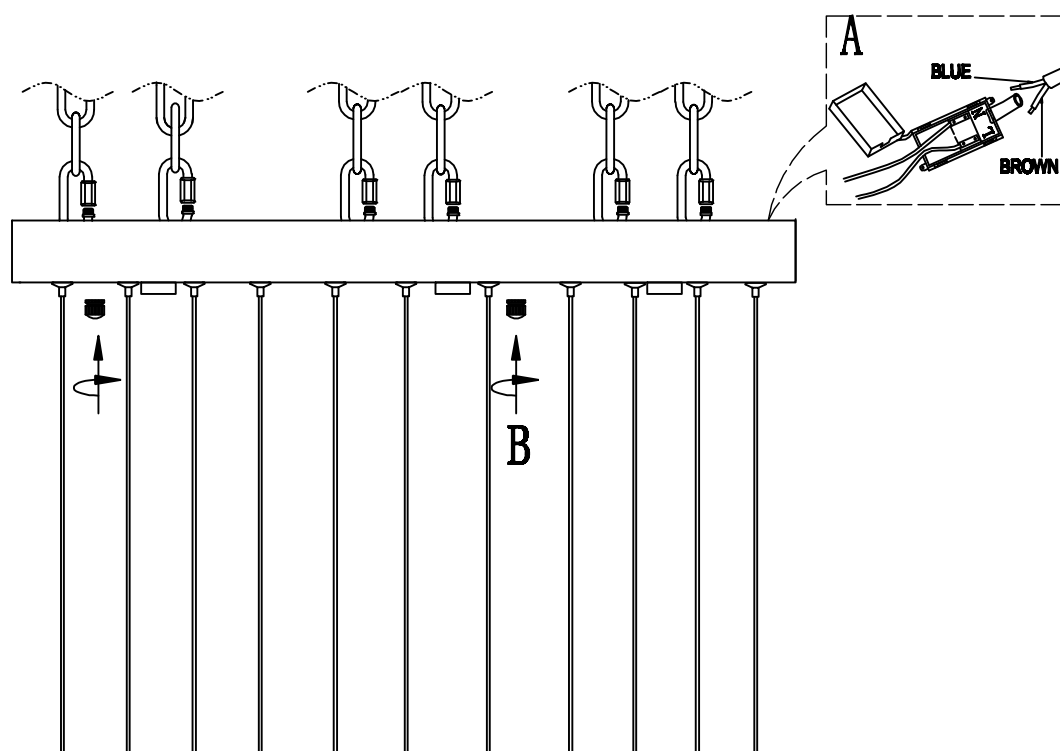

39300 Pendant Lamp Living Vegas Deluxe
Chrome LED

Before getting started, ensure the package contains the following components.

<p>(A)</p>	 <p>FIXTURE</p>	<p>x1</p>	<p>(F)</p>		<p>x6</p>
<p>(B)</p>	 <p>MOUNTING BRACKET</p>	<p>x1</p>			
<p>(C)</p>	 <p>Expansive rubber plug (Not included)</p>	<p>x6</p>			
<p>(D)</p>	 <p>SCREW (Not included)</p>	<p>x6</p>			
<p>(E)</p>	 <p>MOUNTING SCREWS</p>	<p>x6</p>			

1.

2.

3.

Check wire length to find correct pipe

L250=pipe $\text{Ø}25 \times 300\text{mm}$
L500=pipe $\text{Ø}25 \times 600\text{mm}$
L1100=pipe $\text{Ø}25 \times 1200\text{mm}$

1.

2.