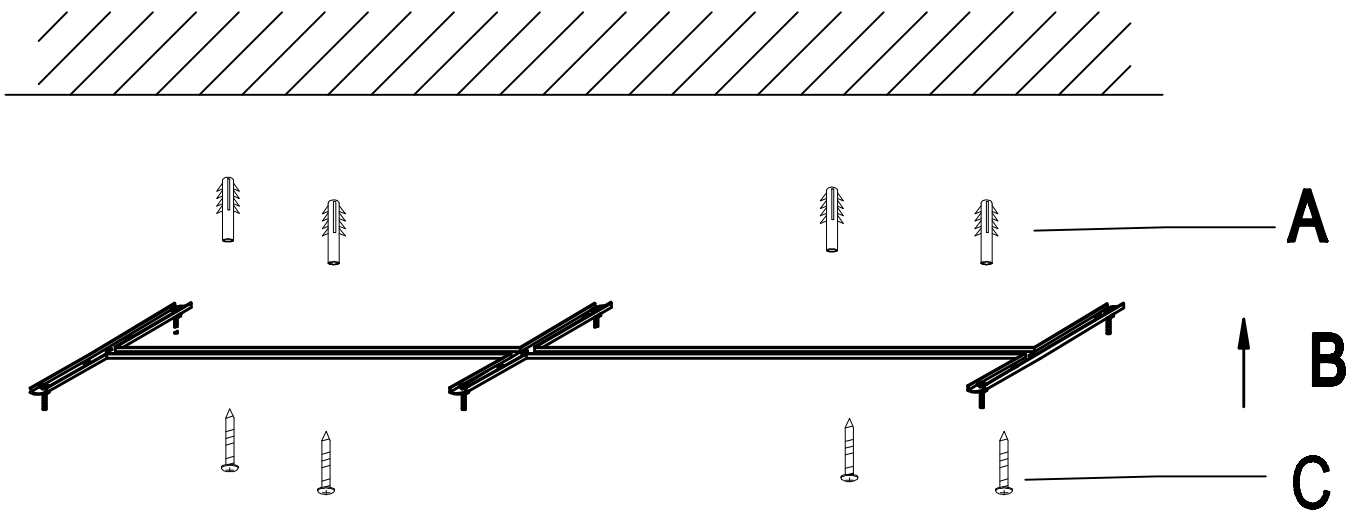

39300 Pendant Lamp Living Vegas Deluxe
Chrome LED

Before getting started, ensure the package contains the following components.

<p>(A)</p>	 <p>FIXTURE</p>	<p>x1</p>	<p>(F)</p>		<p>x6</p>
<p>(B)</p>	 <p>MOUNTING BRACKET</p>	<p>x1</p>			
<p>(C)</p>	 <p>Expansive rubber plug (Not included)</p>	<p>x6</p>			
<p>(D)</p>	 <p>SCREW (Not included)</p>	<p>x6</p>			
<p>(E)</p>	 <p>MOUNTING SCREWS</p>	<p>x6</p>			

1.

2.

3.

Check wire length to find correct pipe

L250=pipe $\text{Ø}25 \times 300\text{mm}$
L500=pipe $\text{Ø}25 \times 600\text{mm}$
L1100=pipe $\text{Ø}25 \times 1200\text{mm}$

1.

2.