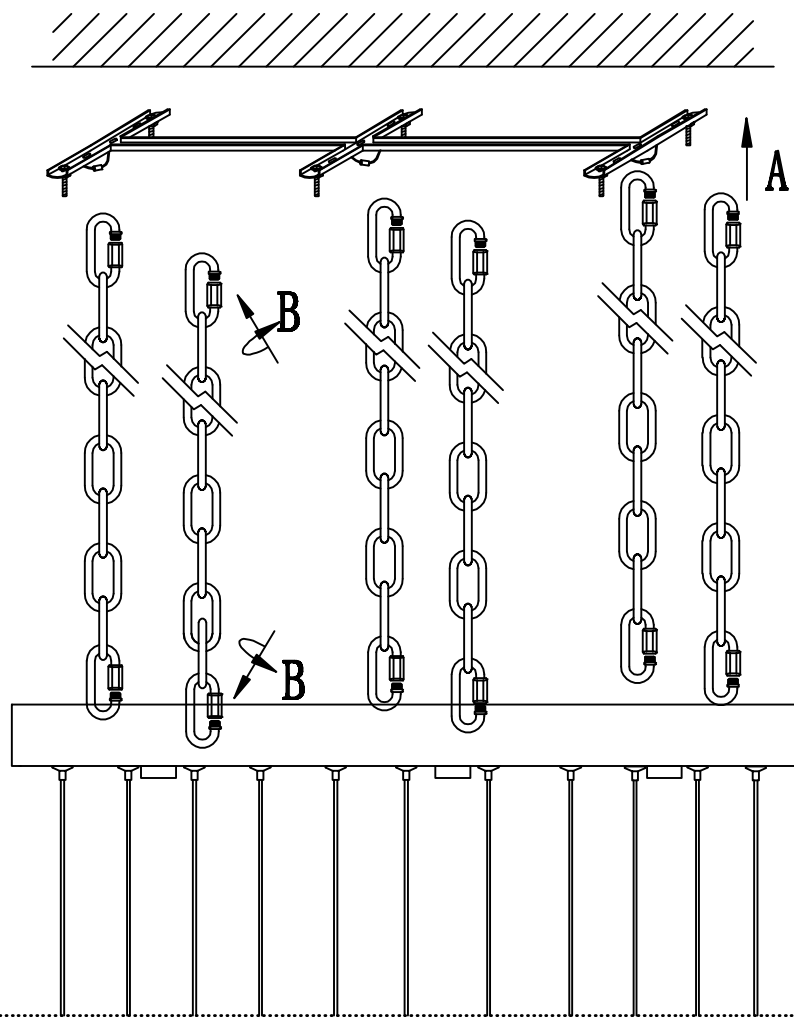

39300 Pendant Lamp Living Vegas Deluxe
Chrome LED

Before getting started, ensure the package contains the following components.

<p>(A)</p>	 <p>FIXTURE</p>	<p>x1</p>	<p>(F)</p>		<p>x6</p>
<p>(B)</p>	 <p>MOUNTING BRACKET</p>	<p>x1</p>			
<p>(C)</p>	 <p>Expansive rubber plug (Not included)</p>	<p>x6</p>			
<p>(D)</p>	 <p>SCREW (Not included)</p>	<p>x6</p>			
<p>(E)</p>	 <p>MOUNTING SCREWS</p>	<p>x6</p>			

1.

2.

3.

Check wire length to find correct pipe

L250=pipe $\text{Ø}25 \times 300\text{mm}$
L500=pipe $\text{Ø}25 \times 600\text{mm}$
L1100=pipe $\text{Ø}25 \times 1200\text{mm}$

1.

2.