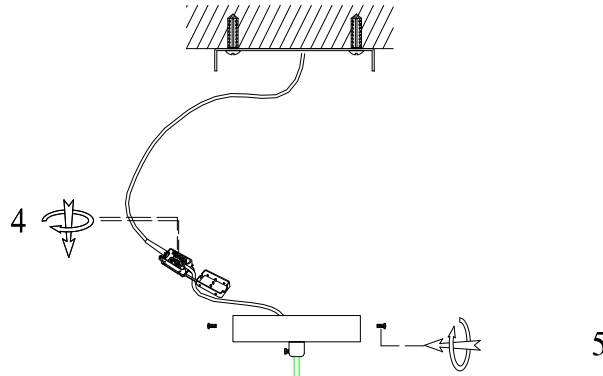

39491 Pendant Lamp Modò Oval Weiß
39492 Pendant Lamp Modò Oval Brown

1

2--not include

3--not include

6--not include

NO.	A
TYPE	
Q'TY	1