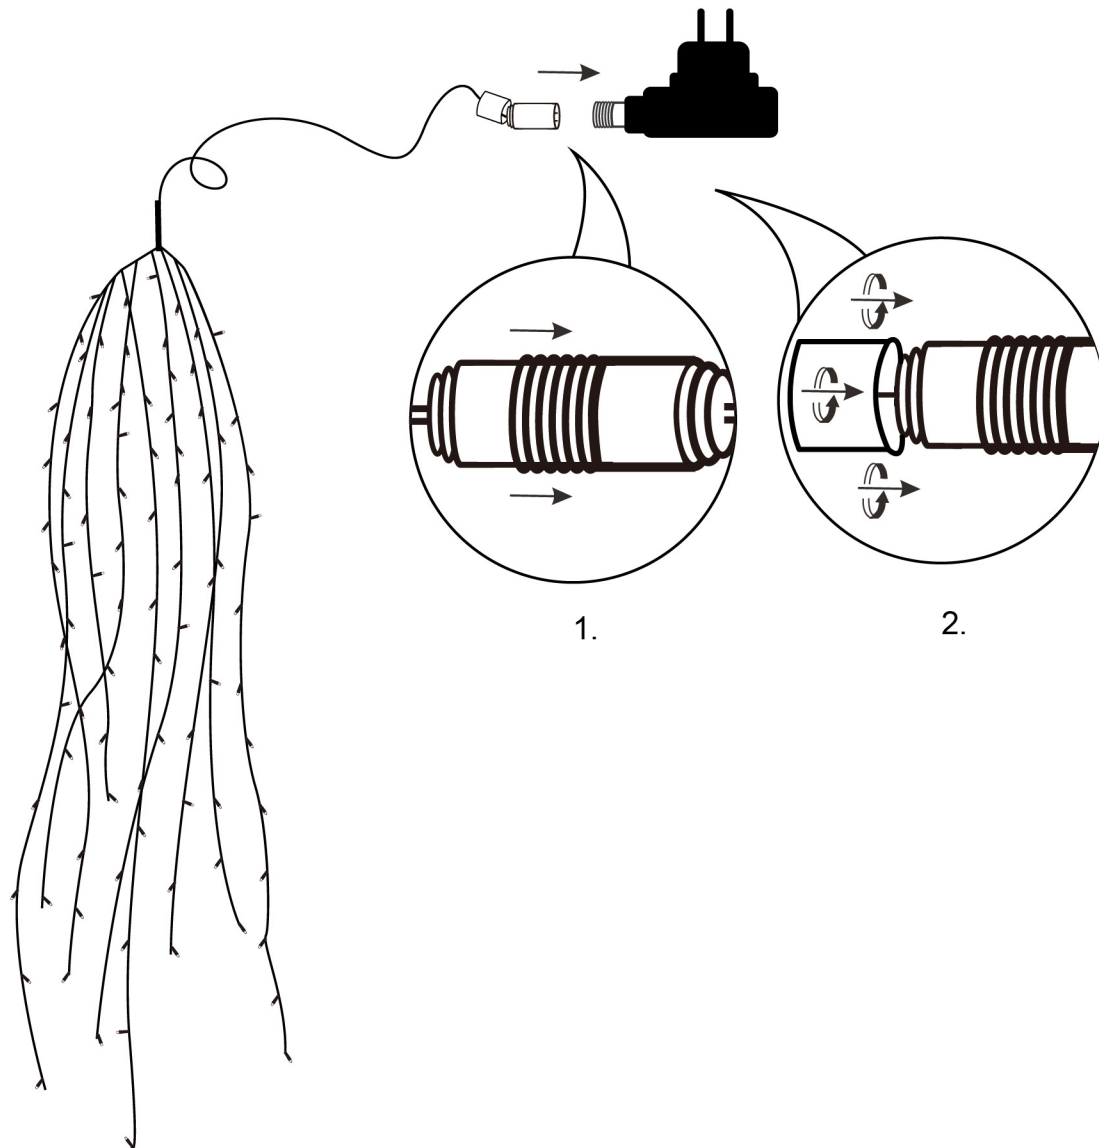

39707 Fairy Lights Cascade LED 100cm

NO.	A	B
TYPE		
QTY	1PC	1PC