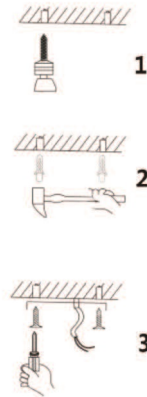

# 51138 Pendant Lamp Dining Buco Tre

E27 bulb (not included) Max 40W 	(not included) 	(not included) 	⌘
<b>3 pcs</b>	<b>2 pcs</b>	<b>2 pcs</b>	<b>2 pcs</b>