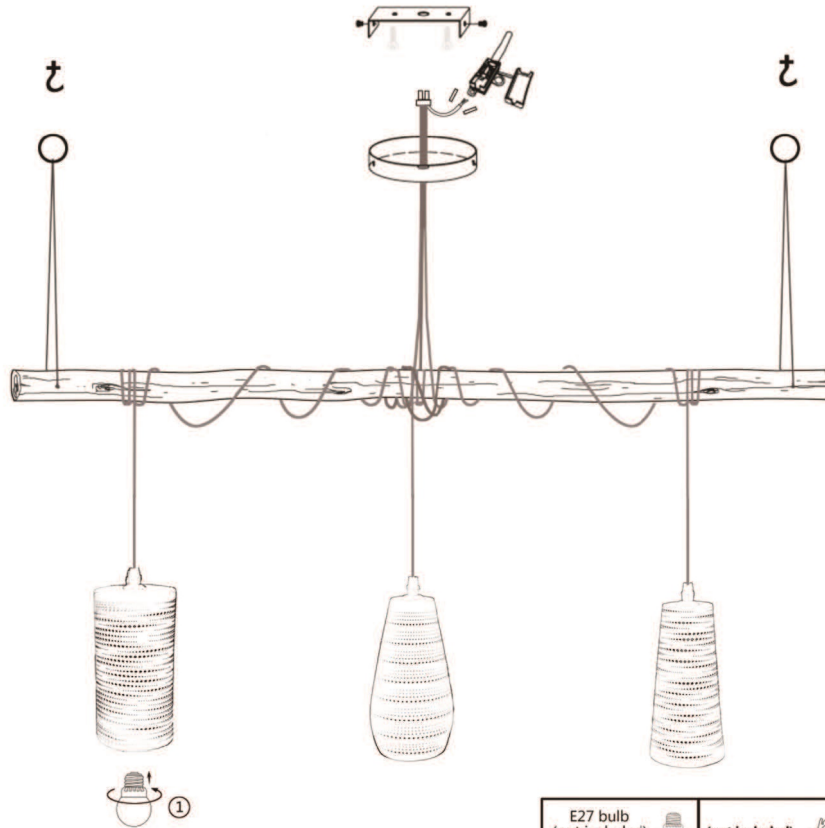

**KARE**  
DESIGN

# 51138 Pendant Lamp Dining Buco Tre

E27 bulb (not included) Max 40W 	(not included) 	(not included) 	⌘
<b>3 pcs</b>	<b>2 pcs</b>	<b>2 pcs</b>	<b>2 pcs</b>