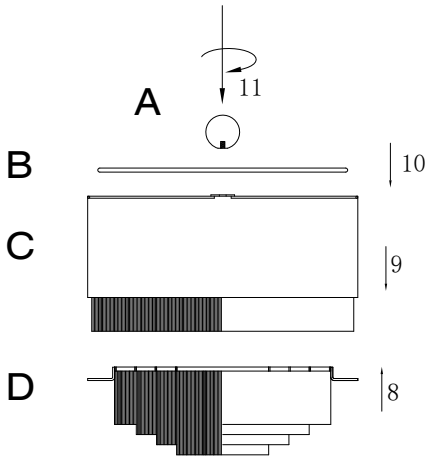

# 51197 Floor Lamp Tassel Bluegreen

## Part List

NO	A	B	C	D	E	F
TYPE						
QTY	1	1	1	1	1	1