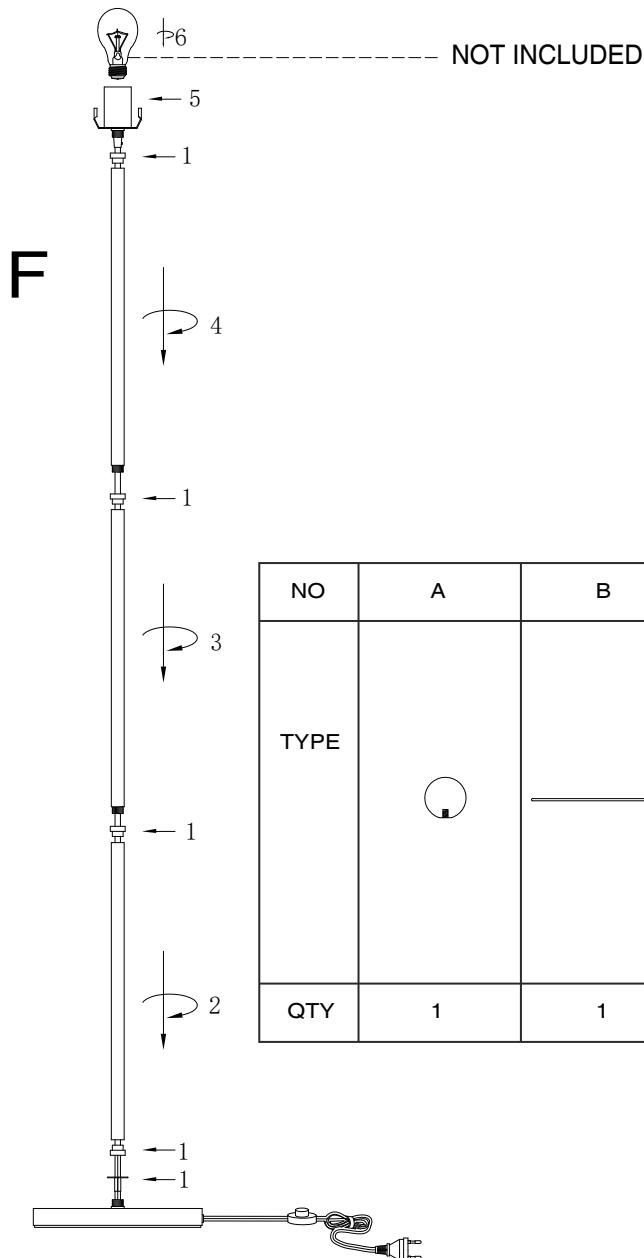

# 51197 Floor Lamp Tassel Bluegreen

## Part List

NO	A	B	C	D	E	F
TYPE						
QTY	1	1	1	1	1	1