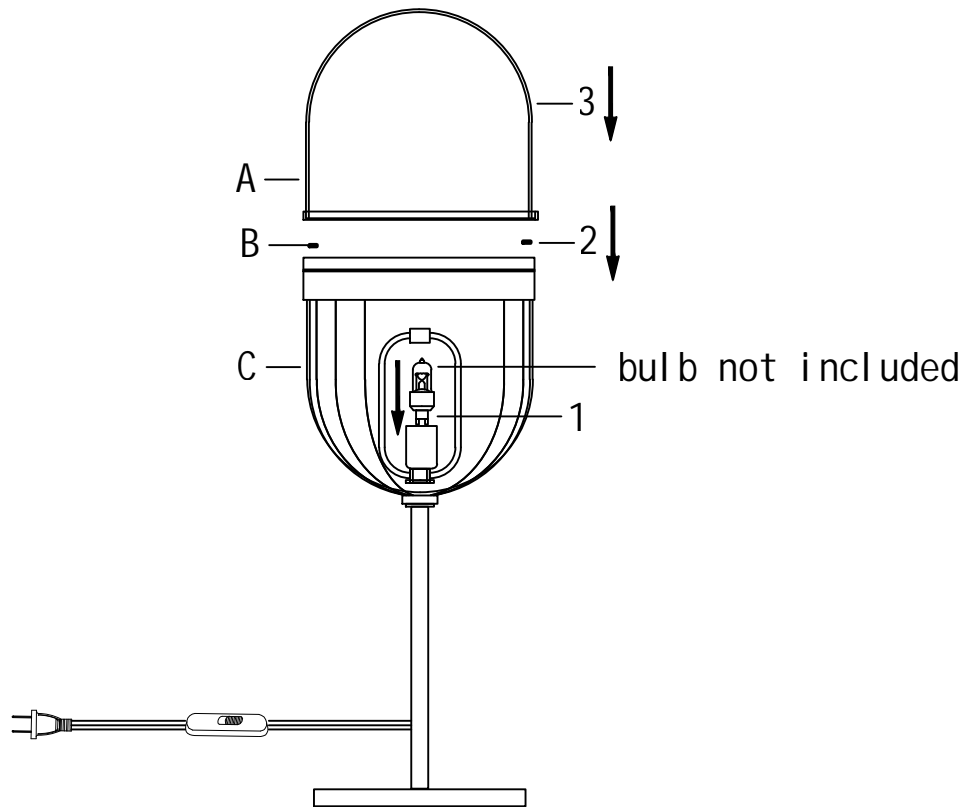

**KARE**  
DESIGN

51310 Table Lamp Swing Jazz Oval

NO	A	B	C
TYPE			
QTY	1 PCS	3PCS	1 PCS