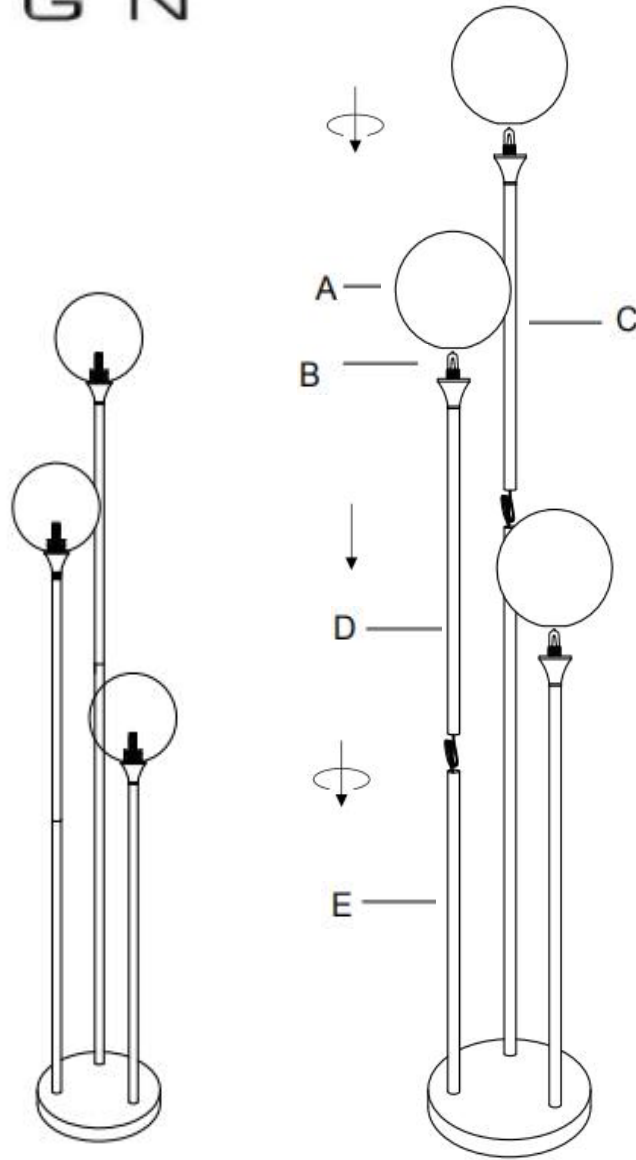

KARE
DESIGN

51762 Floor Lamp

NO	A	B	C	D	E
TYPE					
QTY	3PCS	not included	1PCS	1PCS	1PCS